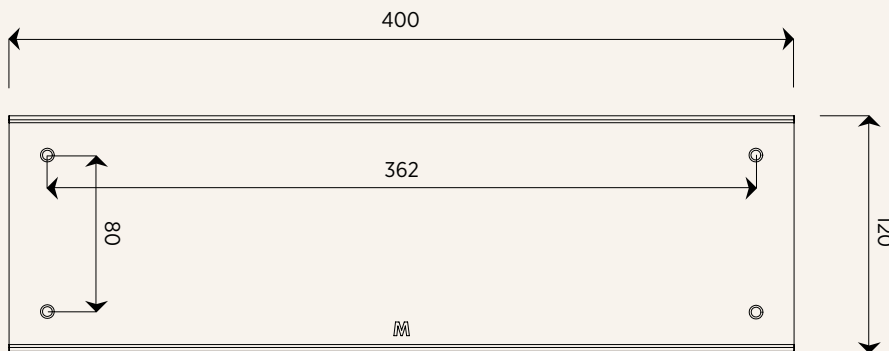

FOLD Bedside Table

Units in mm

Dimensions:	400mm x 200mm x 120mm
Material:	2mm aluminium. Water resistant
Colour:	<div style="display: flex; align-items: center; gap: 10px;"> <div style="text-align: center;"> <input type="radio"/> <p>Black</p> </div> <div style="text-align: center;"> <input checked="" type="radio"/> <p>White</p> </div> </div>
Weight:	1kg
Holds:	5kg when fixed correctly into nogs or wall anchors
Finish:	Powder coated
Details:	Countersunk screw holes, 4x powder coated screws included
Fixing surface:	Drywall, tiles, concrete, wood
Origin:	Designed and made in New Zealand