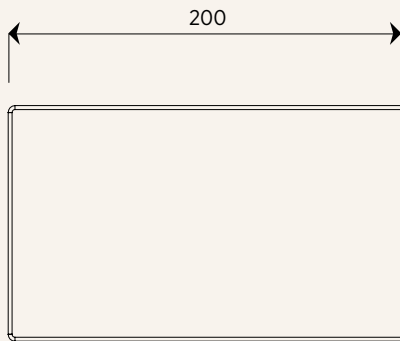

FOLD Bedside Table

Units in mm

Dimensions:	400mm x 200mm x 120mm
Material:	2mm aluminium. Water resistant
Colour:	<div style="display: flex; align-items: center; gap: 10px;"> <div style="text-align: center;"> <input type="radio"/> <p>Black</p> </div> <div style="text-align: center;"> <input checked="" type="radio"/> <p>White</p> </div> </div>
Weight:	1kg
Holds:	5kg when fixed correctly into nogs or wall anchors
Finish:	Powder coated
Details:	Countersunk screw holes, 4x powder coated screws included
Fixing surface:	Drywall, tiles, concrete, wood
Origin:	Designed and made in New Zealand