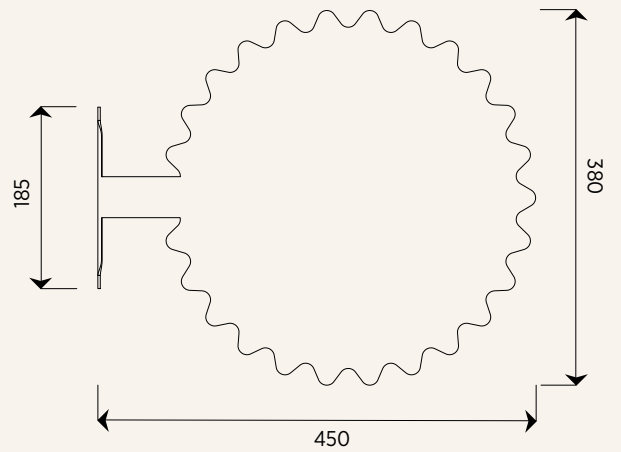

FOLD Badge Sign

Units in mm

Dimensions:	450x380x60 Sign area: 380x380
Material:	3mm aluminium (non-magnetic)
Application:	Indoor/outdoor. Water resistant
Colour:	<div style="display: flex; align-items: center; gap: 10px;"> <div style="text-align: center;"> Black </div> <div style="text-align: center;"> White </div> <div style="text-align: center;"> Custom </div> </div>
Weight:	1kg
Finish:	Powder coated
Details:	Countersunk screw holes, 4x screws included
Fixing surface:	Drywall, tiles, concrete, wood
Origin:	Designed and made in New Zealand