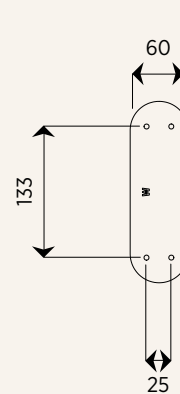

FOLD Badge Sign

Units in mm

Dimensions:	450x380x60 Sign area: 380x380
Material:	3mm aluminium (non-magnetic)
Application:	Indoor/outdoor. Water resistant
Colour:	<div style="display: flex; align-items: center; gap: 10px;"> <div style="text-align: center;"> Black </div> <div style="text-align: center;"> White </div> <div style="text-align: center;"> Custom </div> </div>
Weight:	1kg
Finish:	Powder coated
Details:	Countersunk screw holes, 4x screws included
Fixing surface:	Drywall, tiles, concrete, wood
Origin:	Designed and made in New Zealand