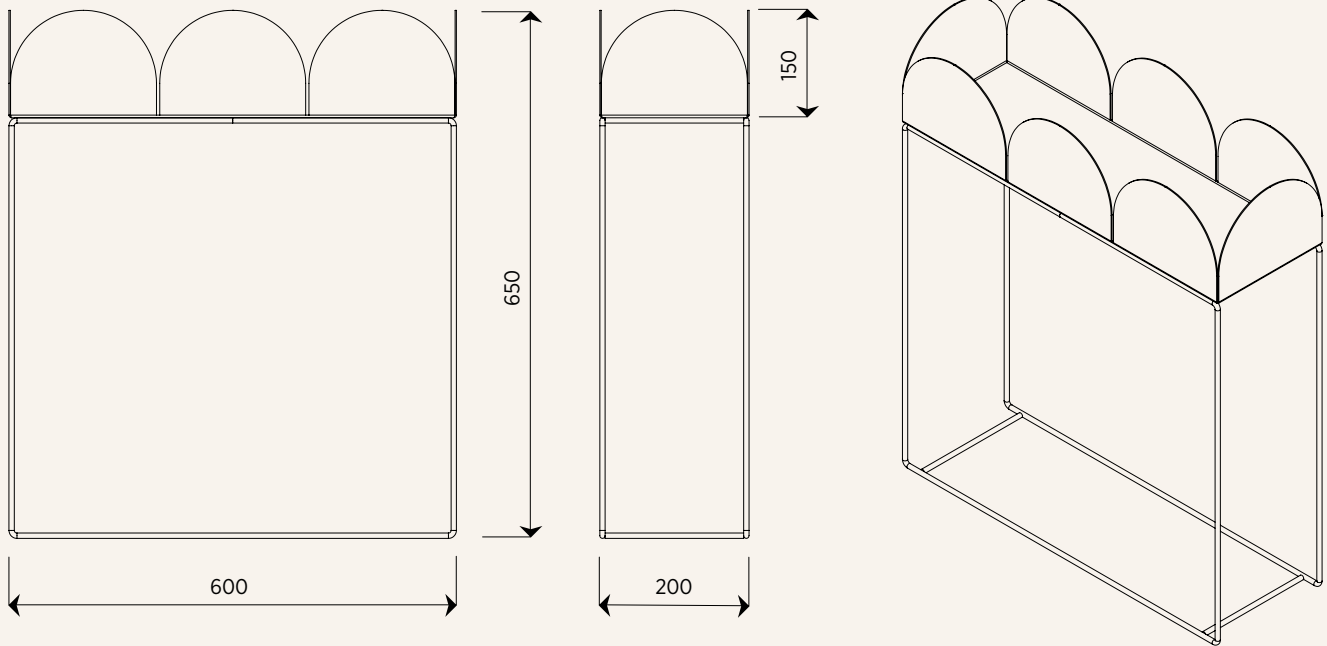

FOLD Arch Planter Box

Units in mm

Dimensions:

600mm x 200mm x 650 mm

Material:

TOP: 2mm galvanized steel. FRAME: 8mm steel rod

Colour:

Weight: