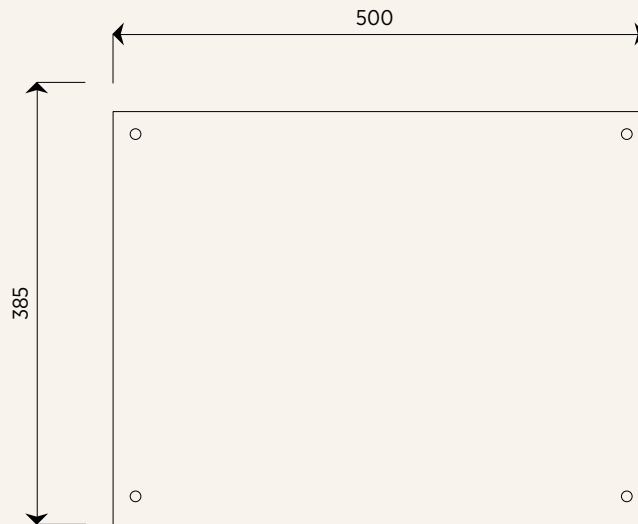

# Clearboard - Small

Units in mm

<b>Dimensions:</b>	500 x 385
<b>Material:</b>	6mm clear perspex
<b>Weight:</b>	1.3kg
<b>Details:</b>	4x stainless standoff bolts supplied with screws and wall anchors
<b>Finish:</b>	Polished edges
<b>Origin:</b>	Designed and made in New Zealand