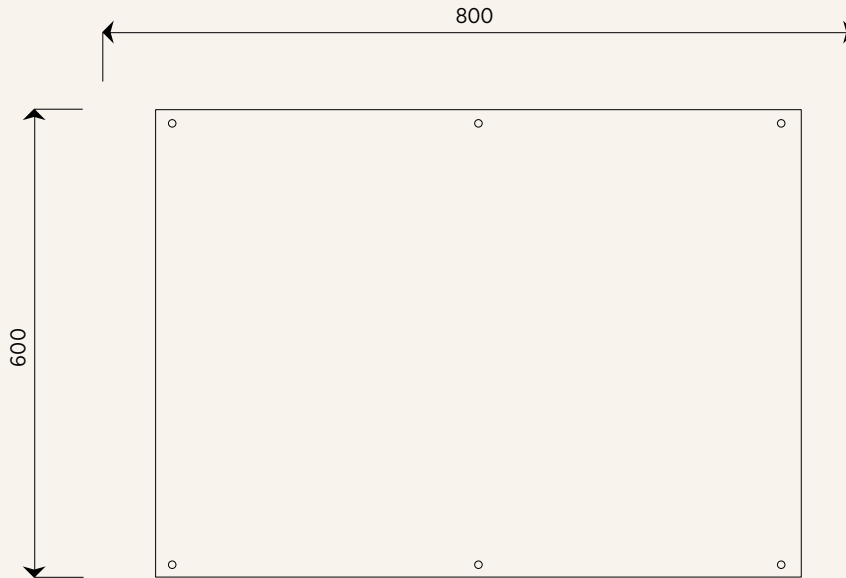

Clearboard - Medium

Units in mm

Dimensions:	800 x 600
Material:	6mm clear perspex
Weight:	3kg
Details:	6x stainless standoff bolts supplied with screws and wall anchors
Finish:	Polished edges
Origin:	Designed and made in New Zealand