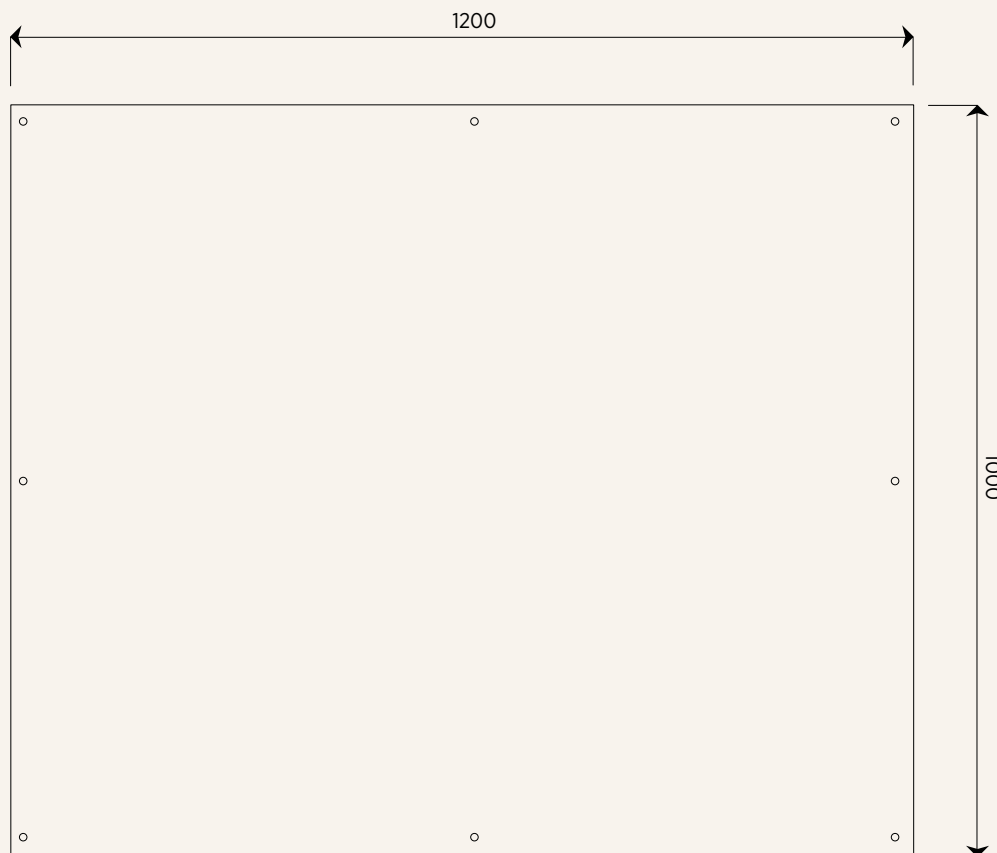

Clearboard - Large

Units in mm

Dimensions:	1200 x 1000
Material:	8mm clear perspex
Weight:	8kg
Details:	8x stainless standoff bolts supplied with screws and wall anchors
Finish:	Polished edges
Origin:	Designed and made in New Zealand