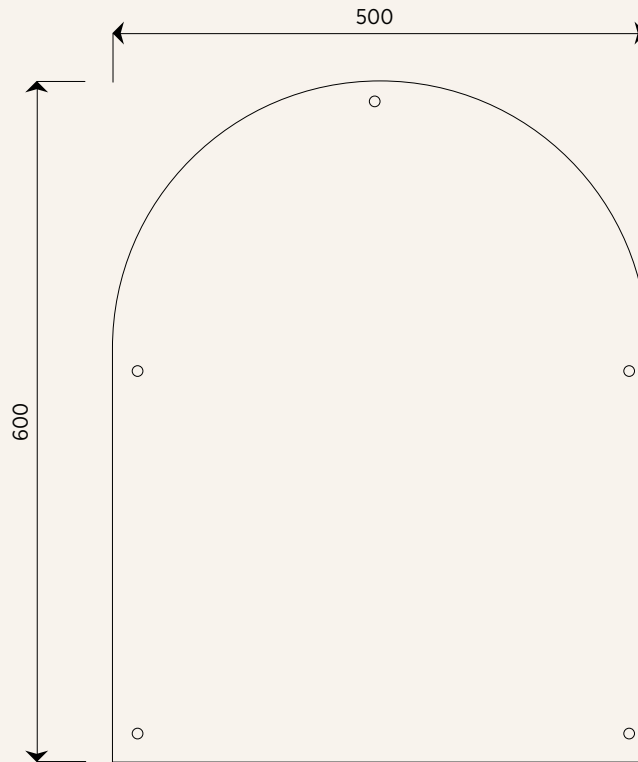

# Clearboard - Arch

Units in mm

<b>Dimensions:</b>	500 x 600
<b>Material:</b>	6mm clear perspex
<b>Weight:</b>	2.5kg
<b>Details:</b>	5x stainless standoff bolts supplied with screws and wall anchors
<b>Finish:</b>	Polished edges
<b>Origin:</b>	Designed and made in New Zealand