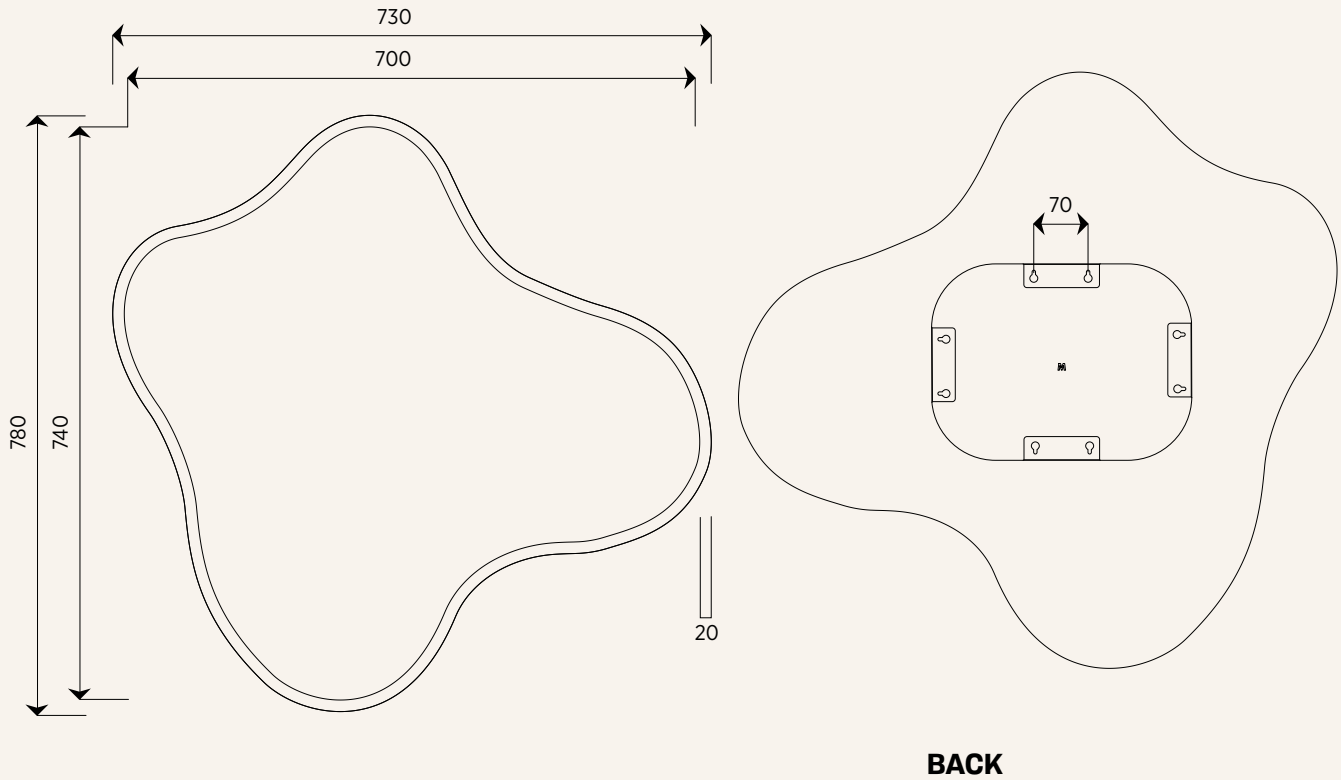

# Blob Mirror

Units in mm

<b>Dimensions:</b>	740mm x 780mm x 24mm
<b>Material:</b>	4mm mirror with polished edges, mounted to 18mm
<b>Colour:</b>	 Blush   Nude   Pale Grey
<b>Weight:</b>	8kg
<b>Mounting plate:</b>	2mm aluminium with four directions to hang
<b>Fixing surface:</b>	Drywall, tiles, concrete, wood
<b>Origin:</b>	Designed and made in New Zealandz