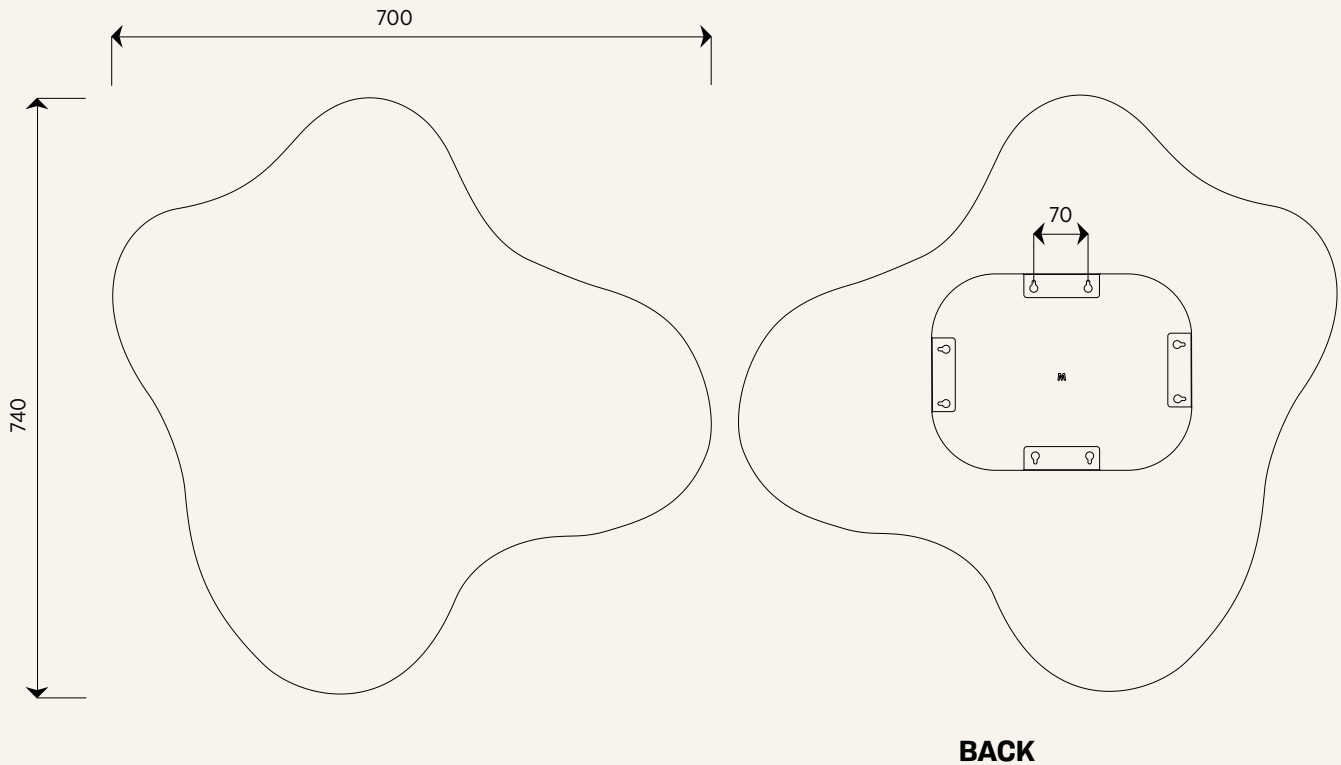

Blob Mirror

Units in mm

Dimensions:	740mm x 700mm x 4mm
Material:	4mm mirror with polished edges
Mounting plate:	2mm aluminium with four directions to hang
Weight:	6kg
Fixing surface:	Drywall, tiles, concrete, wood
Origin:	Designed and made in New Zealand