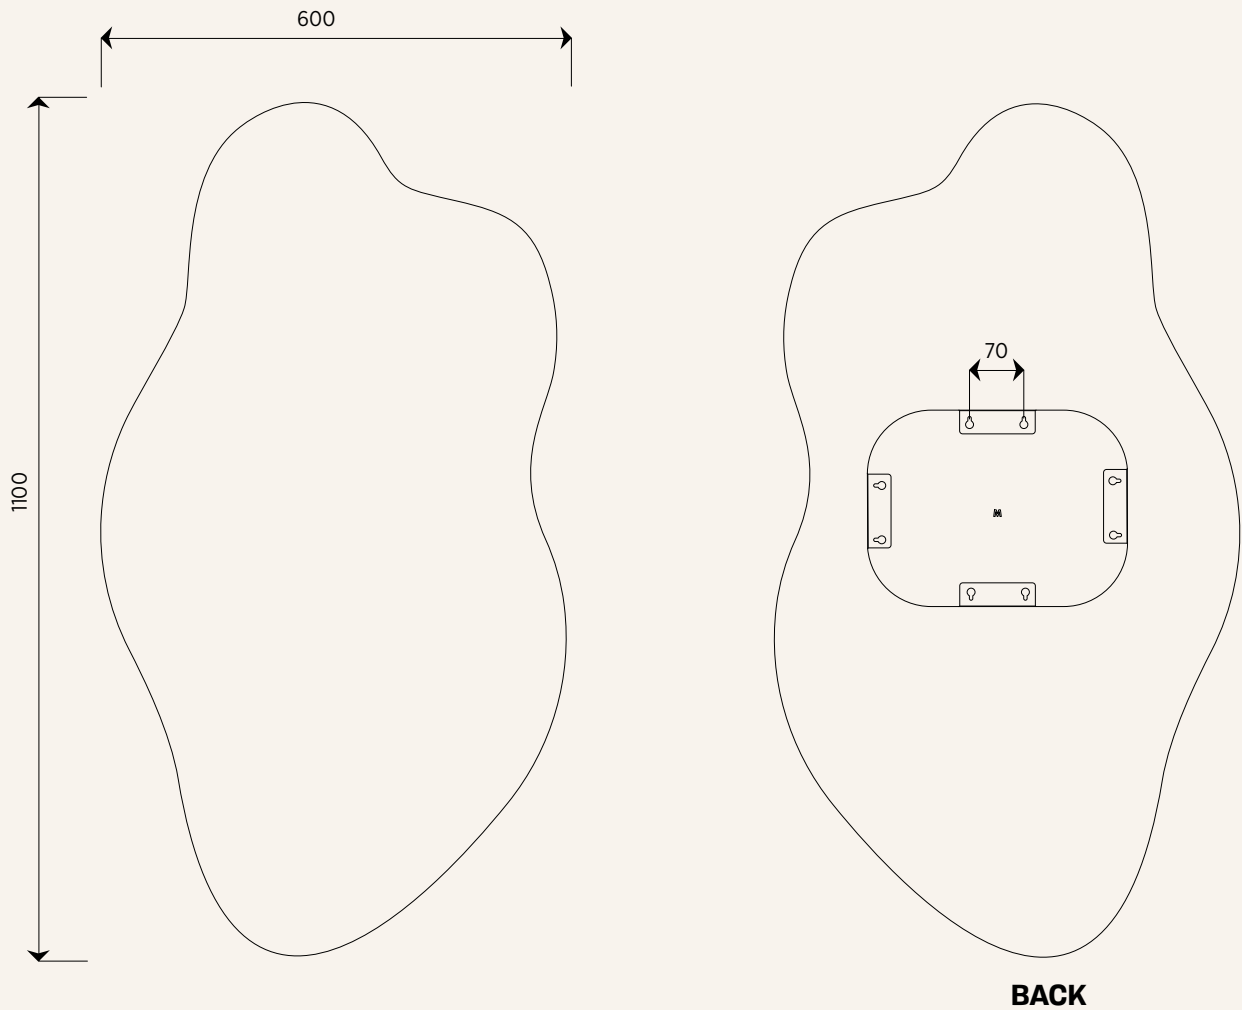

Blob Full Length Wall Mirror

Units in mm

Dimensions:	1100mm x 600mm x 4mm
Material:	4mm mirror with polished edges
Mounting plate:	2mm aluminium with four directions to hang
Weight:	9kg
Fixing surface:	Drywall, tiles, concrete, wood
Origin:	Designed and made in New Zealand