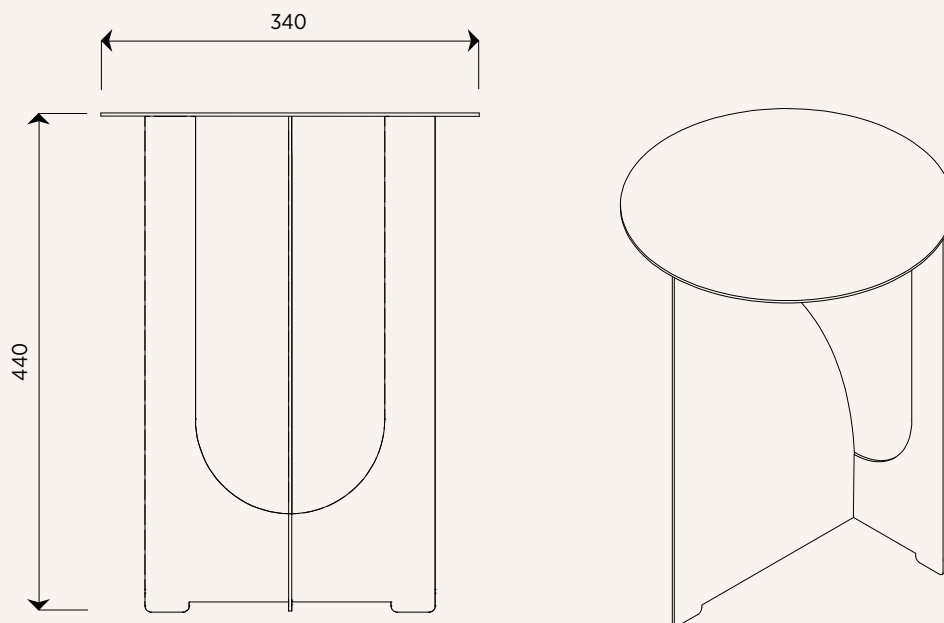

FOLD Arch Side Table

Units in mm

Dimensions:	340mm x 340mm x 440 mm (+15 mm if stone top)
Material:	3mm 304 stainless steel. Water resistant
Colour:	<div style="display: flex; align-items: center; gap: 10px;"> <div style="text-align: center;"> <input type="radio"/> <p>White</p> </div> <div style="text-align: center;"> <input checked="" type="radio"/> <p>Black</p> </div> </div>
Weight:	5.5kg / 9kg with stone
Finish:	Powder coated
Origin:	Designed and made in New Zealand