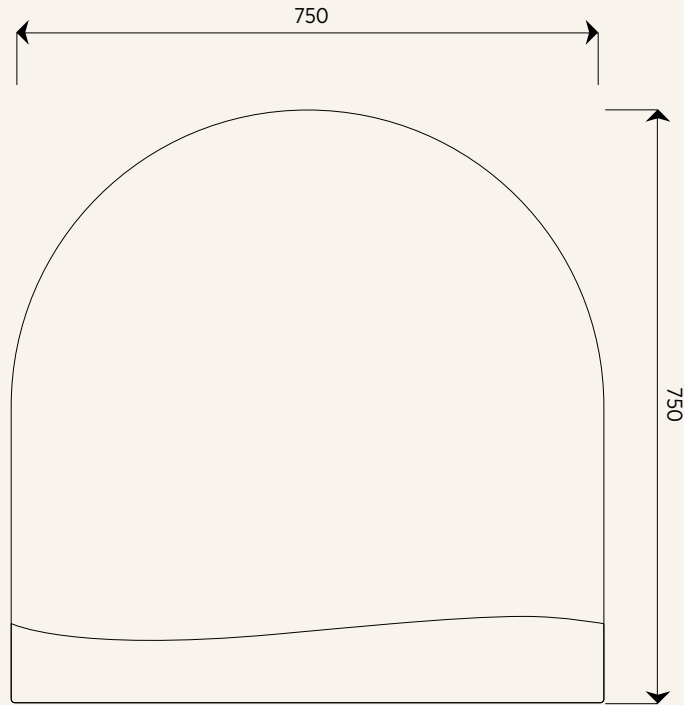

Arch Short Mirror

Units in mm

Dimensions:	750mm x 750mm
Material:	5mm mirror with polished edges
Base plate:	1.2mm steel powder coated
Mounting plate:	2mm aluminium with four directions to hang (OPTIONAL)
Weight:	7kg
Origin:	Designed and made in New Zealand