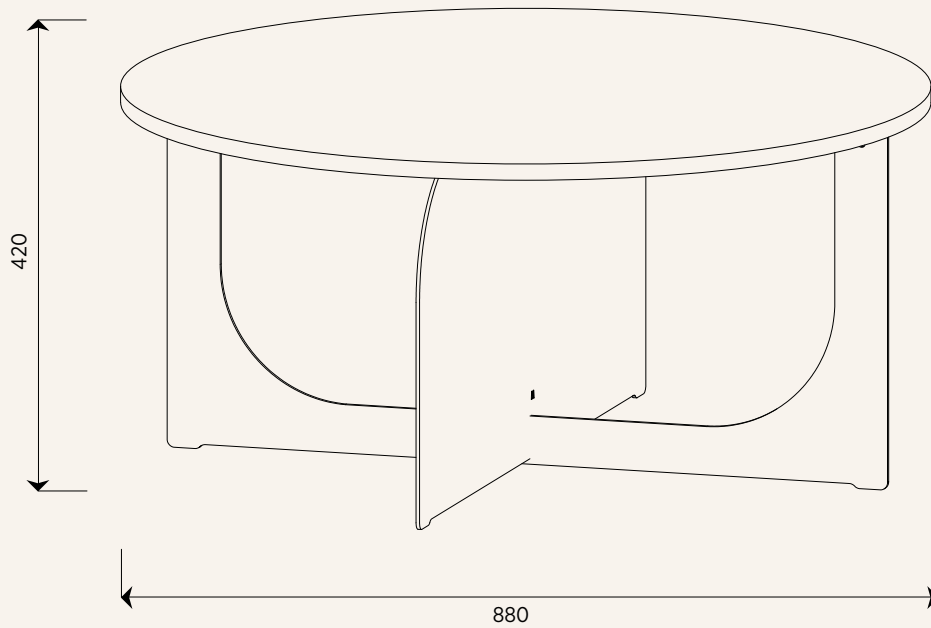

Arch Coffee Table

Units in mm

Dimensions:	880mm x 880mm x 420mm
Base:	4mm Dulux powder coated Aluminium construction (rust and water resistant)
Top:	18mm Laminex Alucci top - fingerprint resistant
Colour:	<div style="display: flex; align-items: center; gap: 10px;"> <div style="text-align: center;"> <input type="radio"/> <p>White</p> </div> <div style="text-align: center;"> <input checked="" type="radio"/> <p>Black</p> </div> </div>
Weight:	10kg
Finish:	Powder coated
Details:	Features an original flat-pack configuration, requires minimal assembly
Origin:	Designed and made in New Zealand

Made of Tomorrow is the home of functional homeware, designer accessories and office goods made for everyday life. Designed and made in New Zealand from sustainable and recyclable materials.

Variations in measurements can occur between batches