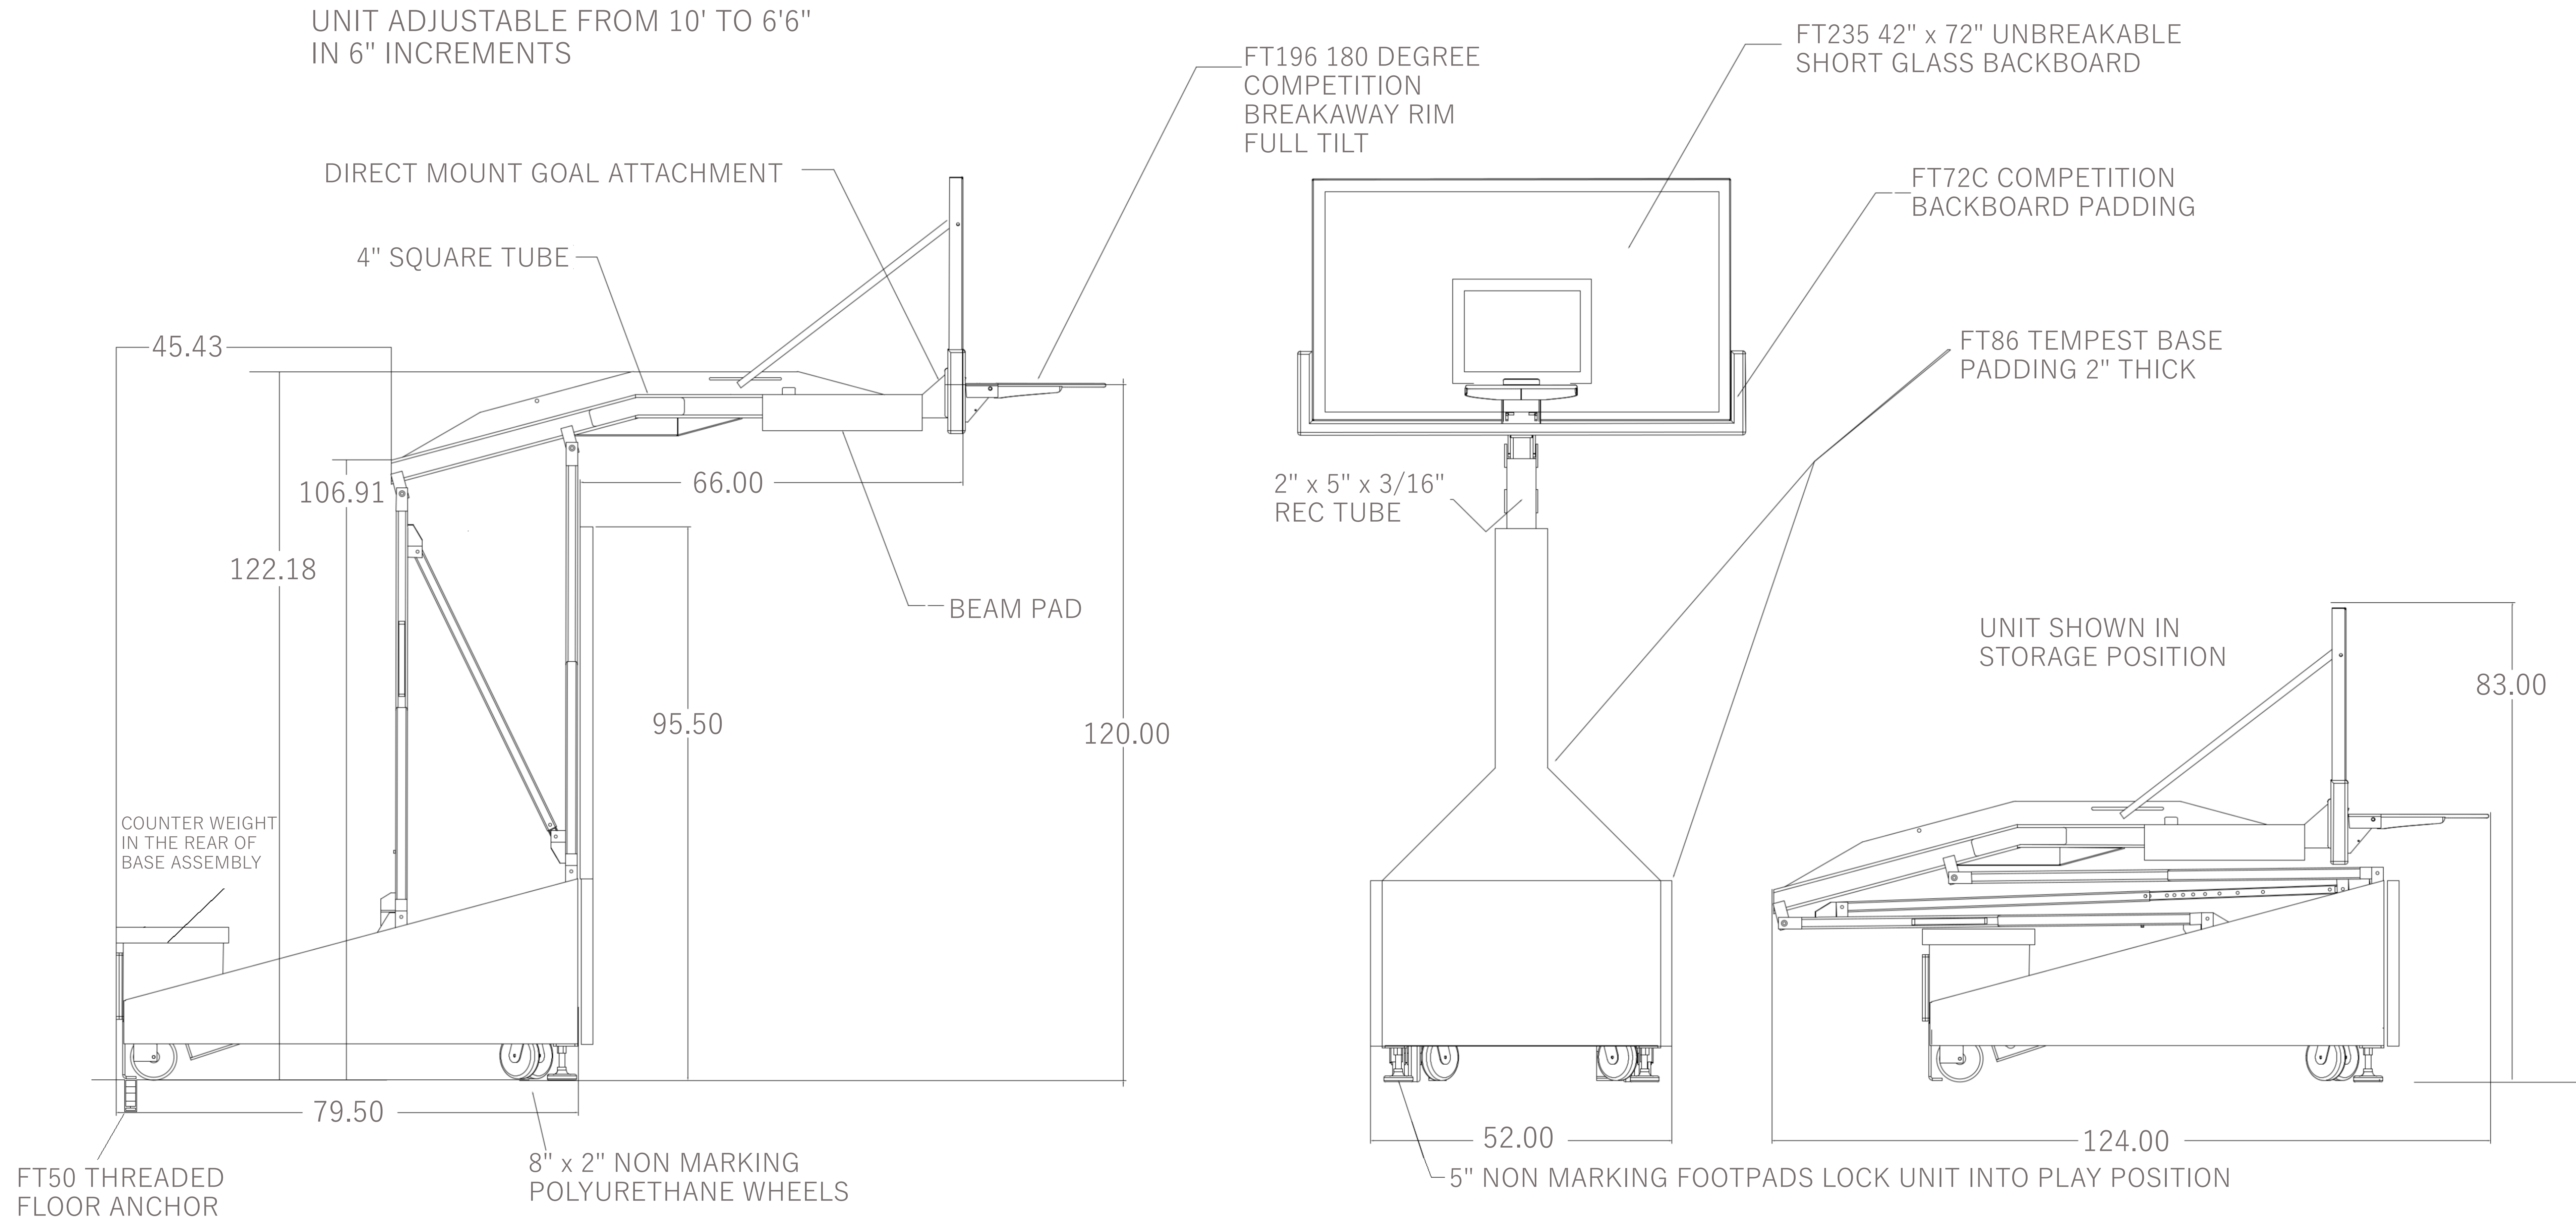

FIRST TEAM SPORTS INC.
 HUTCHINSON, KS 67501
 1-800-649-3688
 www.firstteaminc.com

TEMPEST TRIUMPH-ST PRODUCT SUBMITTAL

UNIT ADJUSTABLE FROM 10' TO 6'6"
 IN 6" INCREMENTS

NOTE: ANCHORS FOR STANDARD FLOOR ARE NOT NEEDED.
 IF YOU DO NOT WANT ANCHORS THEN ORDER THE
 STANDARD TEMPEST TRIUMPH.