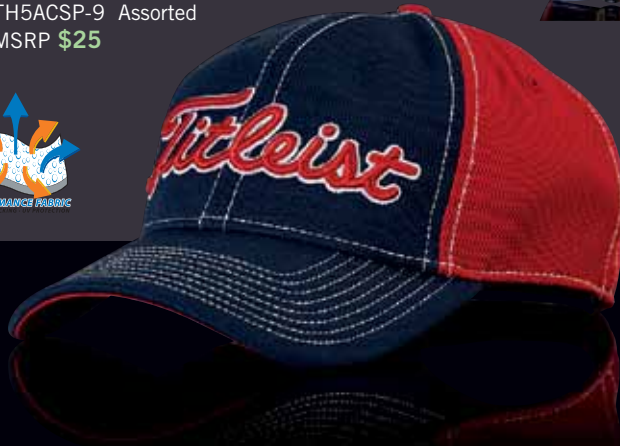

Performance Jersey

- TH5APJ-9 Assorted
- MSRP \$25

*Sold in 1/2 dozen.

Adjustable Headwear

Grey Navy Royal Lt. Blue Charcoal Orange

Performance Pique

- TH5ACSP-9 Assorted
- MSRP \$25

Navy Grape Plum Royal Turquoise Seafoam Kelly Lime Mango