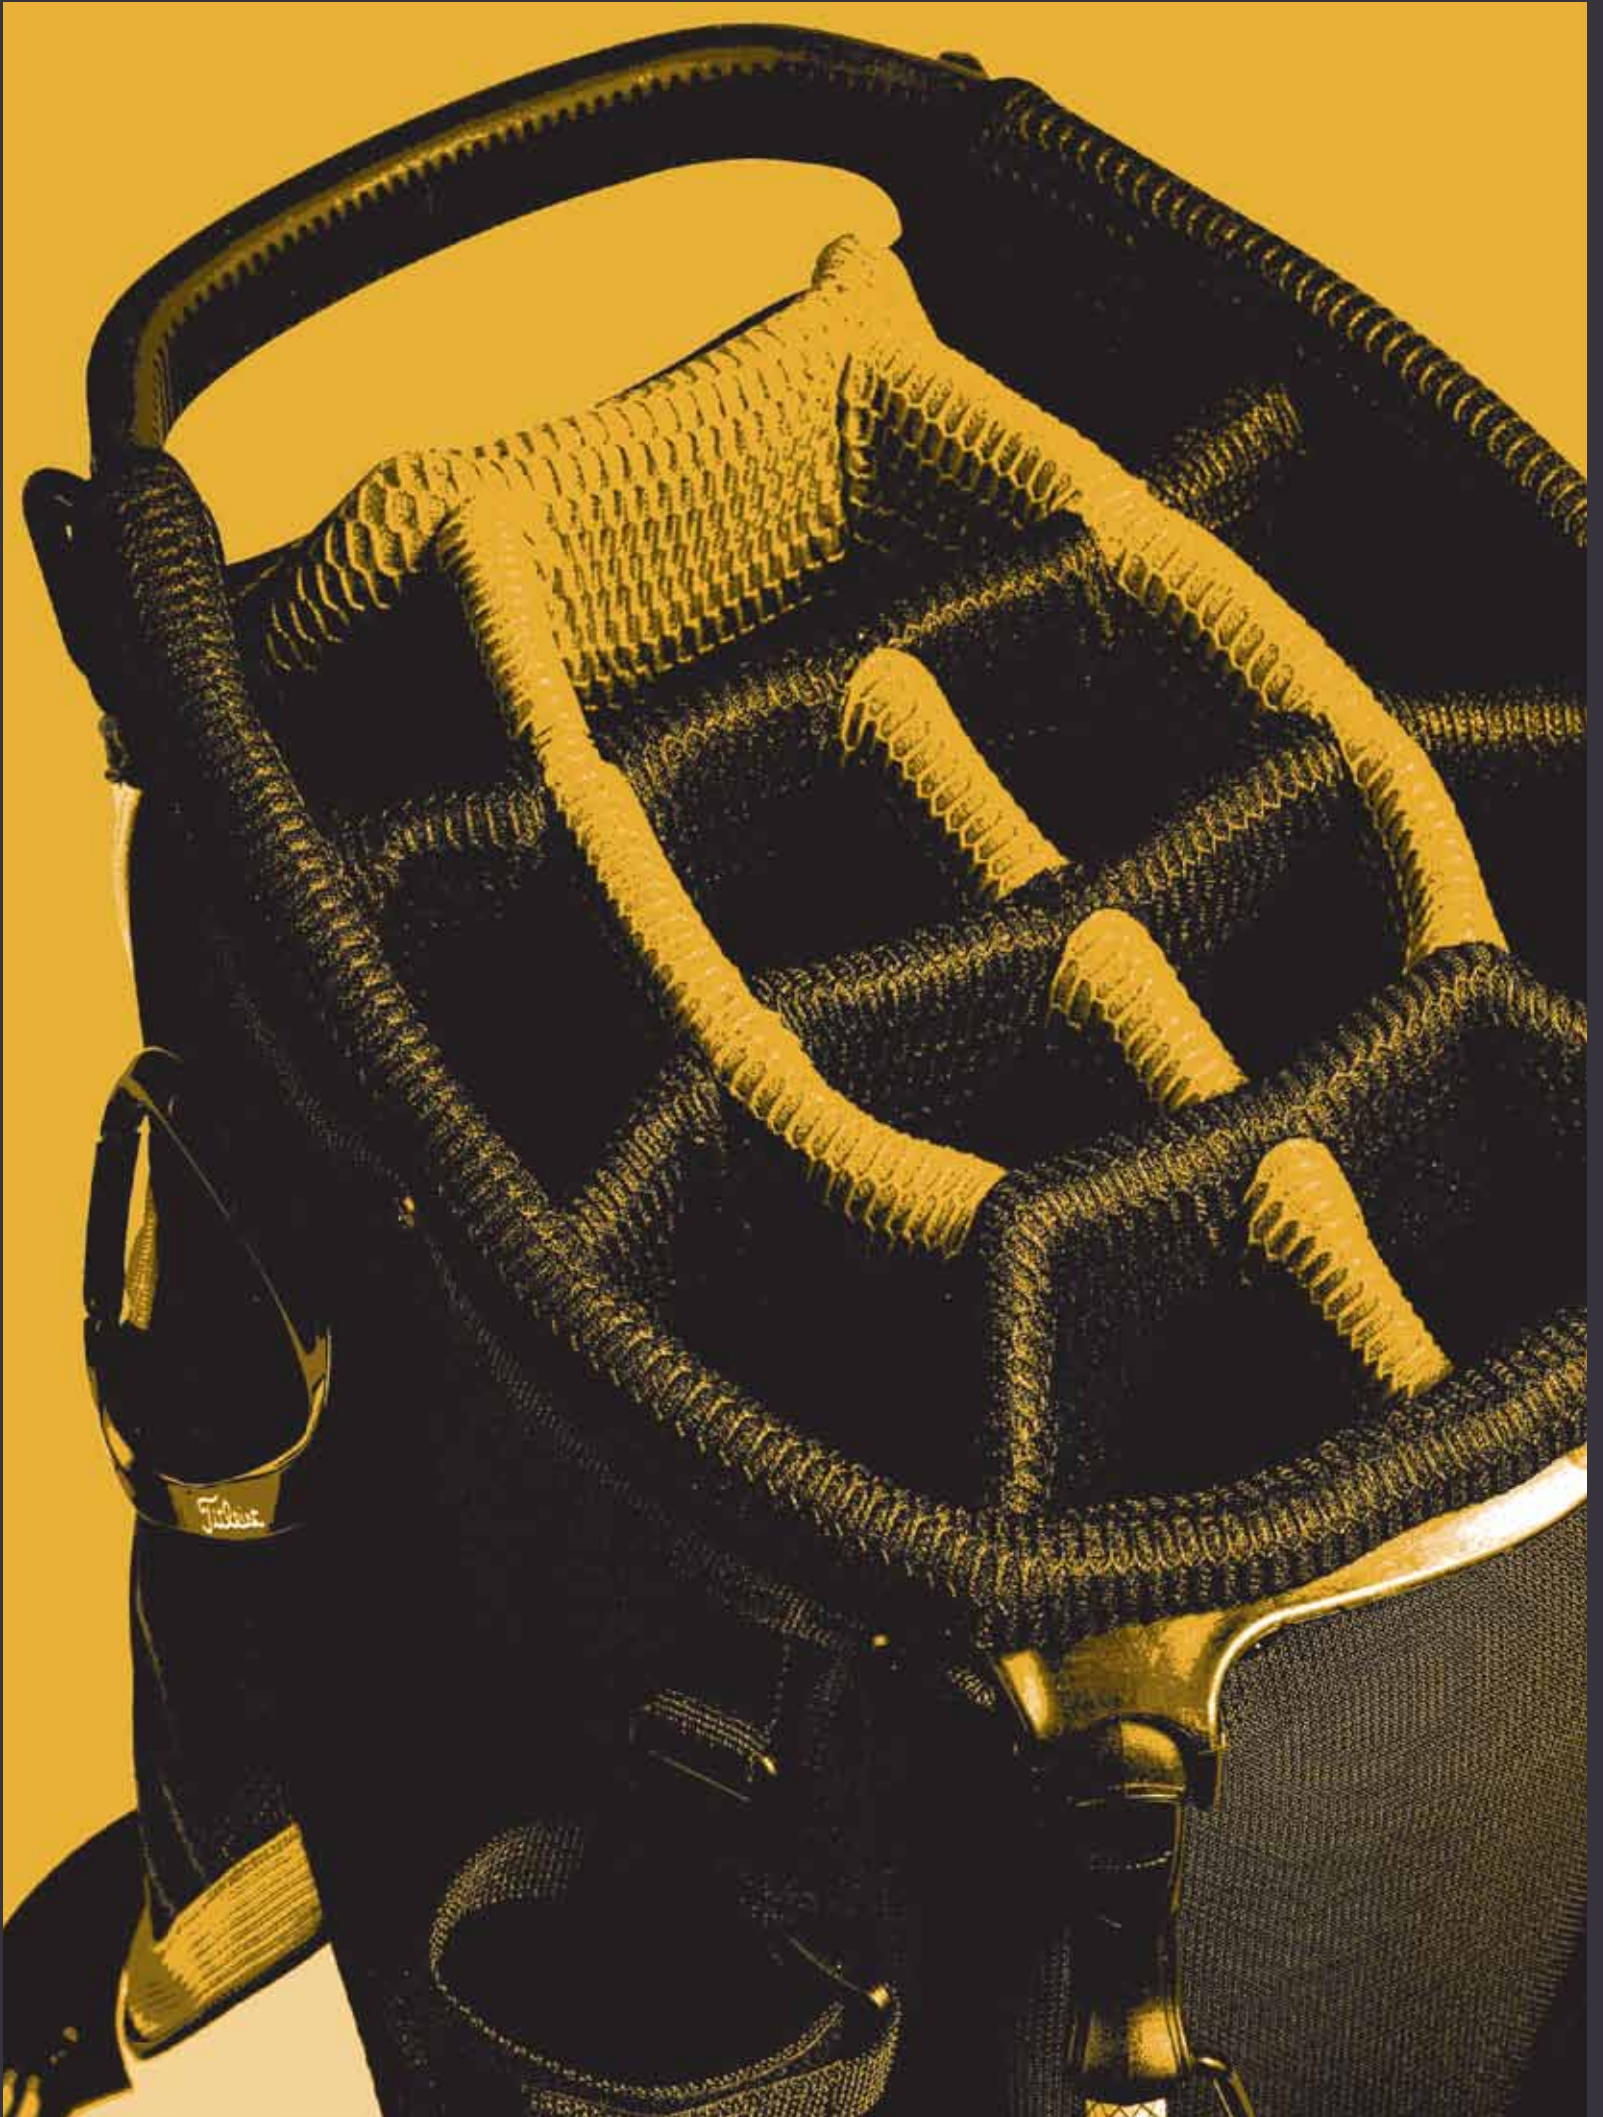

Bags

Staff Bag

The Choice of Leading Professionals

<p>10.5" Top-Cuff</p> 	<p>9.5" Top-Cuff</p> 	<ul style="list-style-type: none"> ▪ 6-Way Divided Top-Cuff ▪ Step-Down Design Provides Easy Removal and Replacement of Clubs and Increases Club Visibility ▪ Comfortable Foam-Padded Strap ▪ Integrated Umbrella Sleeve ▪ Zip-Off Belly Panel for Personal Customization ▪ Hidden Water Bottle Pocket 	<p>MSRP 10.5" Top-Cuff \$375</p>	<p>MSRP 9.5" Top-Cuff \$335</p>
---	--	--	--	---