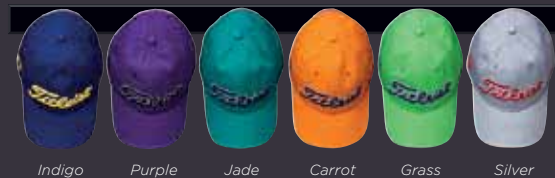

Performance Jersey

- TH5APJ-9 Assorted
- MSRP \$25

*Sold in 1/2 dozen.

Adjustable Headwear

Grey Navy Royal Lt. Blue Charcoal Orange

Performance Pique

- TH5ACSP-9 Assorted
- MSRP \$25

Navy Grape Plum Royal Turquoise Seafoam Kelly Lime Mango

Pigment Dyed

- TH4APD-9 Assorted
- MSRP \$25

Orange Cherry Magenta

Black Navy Charcoal Khaki White

Tour

- TH5ATR-9 Assorted
- MSRP \$25

Indigo Purple Jade Carrot Grass Silver

Tour Fashion

- TH5ATRF-9 Assorted*
- MSRP \$25

Black Navy Charcoal Khaki White

Tour Performance

- TH4ATRP-9 Assorted
- MSRP \$25

Purple Royal Aqua Kiwi Red Orange

Tour Performance Fashion

- TH5ATRPF-9 Assorted*
- MSRP \$25

*Sold in 1/2 dozen.

Adjustable & Women's Headwear

Black Navy Charcoal Purple Kelly Slate Red Khaki

Q-Max

- TH3AQM-X-1 Assorted
- MSRP \$25

Black Charcoal Grey Navy Lt. Blue Red

Two-Tone Twill

- TH5ATT-9 Assorted
- MSRP \$25