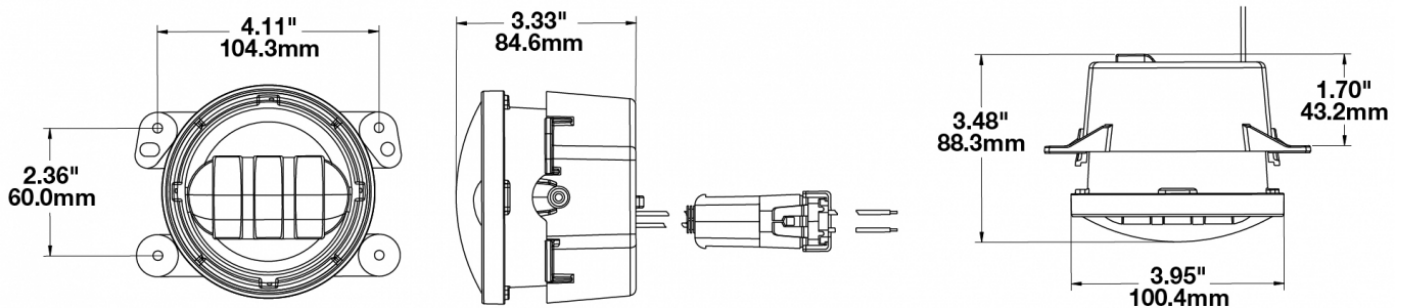

**PRODUCT INFORMATION**

<b>Description</b>	12V DOT/ECE RHT & LHT Fog Light with Black Inner Bezel & Black Housing - 2 Light Kit
<b>Height</b>	100.08 (mm) / 3.94 (in)
<b>Width</b>	125.73 (mm) / 4.95 (in)
<b>Depth</b>	88.39 (mm) / 3.48 (in)
<b>Shape</b>	Round
<b>Outer Lens Material</b>	Hardcoated Polycarbonate
<b>Outer Lens Color</b>	Clear
<b>Housing Material</b>	Die-Cast Aluminum
<b>Housing Color</b>	Black
<b>Bezel Color</b>	Black
<b>Mounting Type</b>	Bumper Mount
<b>Minimum Operating Temperature</b>	-40 (°C) / -40 (°F)
<b>Maximum Operating Temperature</b>	65 (°C) / 149 (°F)
<b>Connector or Wiring</b>	Packard (#12084167)
<b>Mating Connector</b>	Packard (#12059183)
<b>Product Weight</b>	0.93 (lbs) / 0.42 (kgs)
<b>Additional Information</b>	Plug & Play for the following vehicles: 2014-2015 Jeep Wrangler 2-Door (JK) 2014-2015 Jeep Wrangler Unlimited 4-Door (JK)

**PRODUCT DIMENSIONS**

**ELECTRICAL SPECIFICATIONS**

<b>Input Voltage</b>	12 V DC
<b>Operating Voltage</b>	10-15 V DC
<b>Red Wire</b>	Positive
<b>Black Wire</b>	Negative
<b>Current Draw</b>	1.5A @ 12V DC

**REGULATORY STANDARDS COMPLIANCE**

Buy America Standards  
Eco Friendly  
SAE J583

ECE Reg 19  
IEC IP67

**PHOTOMETRIC SPECIFICATIONS**

<b>Raw Lumen Output</b>	1,080
<b>Effective Lumen Output</b>	610
<b>Nominal LED Color Temperature</b>	5000 (K)
<b>Beam Pattern(s)</b>	Forward Lighting - Fog