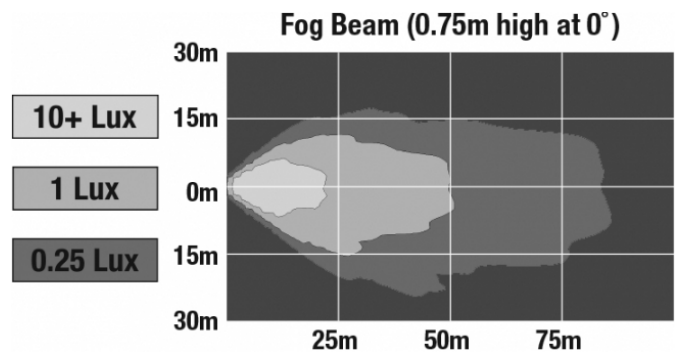

**REGULATORY STANDARDS COMPLIANCE**

Buy America Standards  
Eco Friendly  
SAE J583

ECE Reg 19  
IEC IP67

**PHOTOMETRIC SPECIFICATIONS**

<b>Raw Lumen Output</b>	1,080
<b>Effective Lumen Output</b>	610
<b>Nominal LED Color Temperature</b>	5000 (K)
<b>Beam Pattern(s)</b>	Forward Lighting - Fog