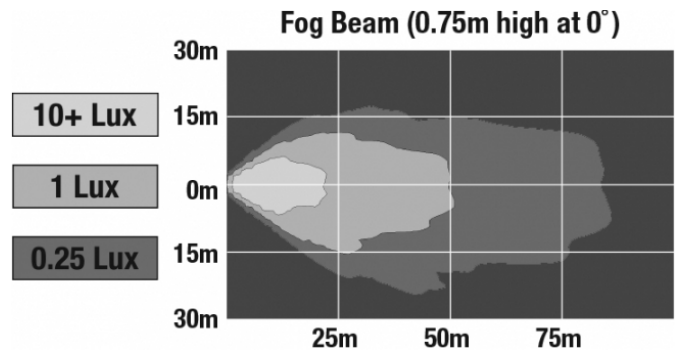

**REGULATORY STANDARDS COMPLIANCE**

Buy America Standards  
Eco Friendly  
SAE J583

ECE Reg 19  
IEC IP67

**PHOTOMETRIC SPECIFICATIONS**

|                                      |                        |
|--------------------------------------|------------------------|
| <b>Raw Lumen Output</b>              | 1,080                  |
| <b>Effective Lumen Output</b>        | 610                    |
| <b>Nominal LED Color Temperature</b> | 5000 (K)               |
| <b>Beam Pattern(s)</b>               | Forward Lighting - Fog |