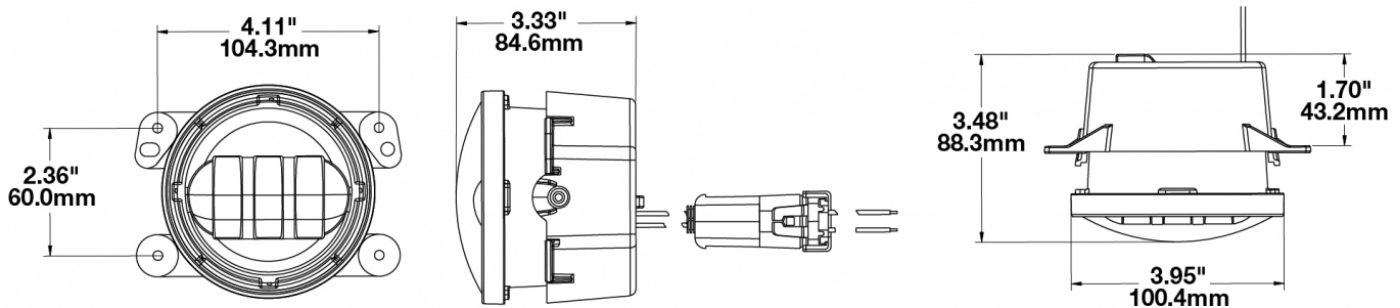

**PRODUCT INFORMATION**

|                                      |   |
|--------------------------------------|---|
| <b>Description</b>                   | 12V DOT/ECE RHT & LHT Fog Light with Chrome Inner Bezel & Black Housing - 2 Light Kit   |
| <b>Height</b>                        | 100.08 (mm) / 3.94 (in)   |
| <b>Width</b>                         | 125.73 (mm) / 4.95 (in)   |
| <b>Depth</b>                         | 88.39 (mm) / 3.48 (in)  |
| <b>Shape</b>                         | Round   |
| <b>Outer Lens Material</b>           | Hardcoated Polycarbonate  |
| <b>Outer Lens Color</b>              | Clear   |
| <b>Housing Material</b>              | Die-Cast Aluminum   |
| <b>Housing Color</b>                 | Black   |
| <b>Bezel Color</b>                   | Chrome  |
| <b>Mounting Type</b>                 | Bumper Mount  |
| <b>Minimum Operating Temperature</b> | -40 (°C) / -40 (°F)   |
| <b>Maximum Operating Temperature</b> | 65 (°C) / 149 (°F)  |
| <b>Connector or Wiring</b>           | Packard (#12084167)   |
| <b>Mating Connector</b>              | Packard (#12059183)   |
| <b>Product Weight</b>                | 0.93 (lbs) / 0.42 (kgs)   |
| <b>Additional Information</b>        | Plug & Play for the following vehicles:<br>2014-2015 Jeep Wrangler 2-Door (JK)<br>2014-2015 Jeep Wrangler Unlimited 4-Door (JK) |

**PRODUCT DIMENSIONS**

**ELECTRICAL SPECIFICATIONS**

|                          |               |
|--------------------------|---------------|
| <b>Input Voltage</b>     | 12 V DC       |
| <b>Operating Voltage</b> | 10-15 V DC    |
| <b>Red Wire</b>          | Positive      |
| <b>Black Wire</b>        | Negative      |
| <b>Current Draw</b>      | 1.5A @ 12V DC |