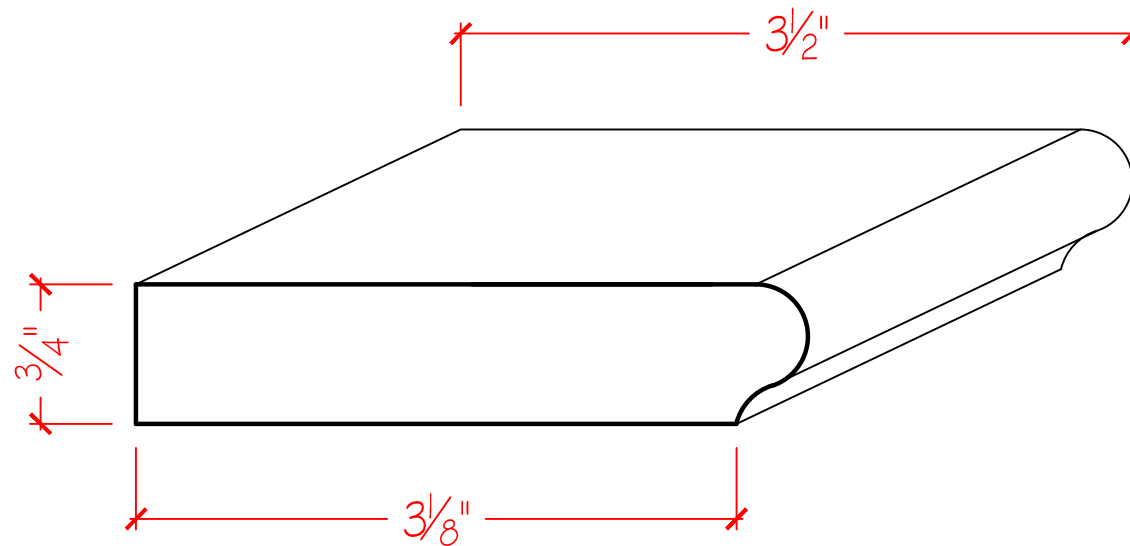

# WINDOW SILL

$3/4'' \times 3-1/2''$

**EWWS12**

**WINDOW SILL**

**NEWmouldings.com**

Copyright © 2012 Erichs Fine Woodworking Inc, All rights reserved