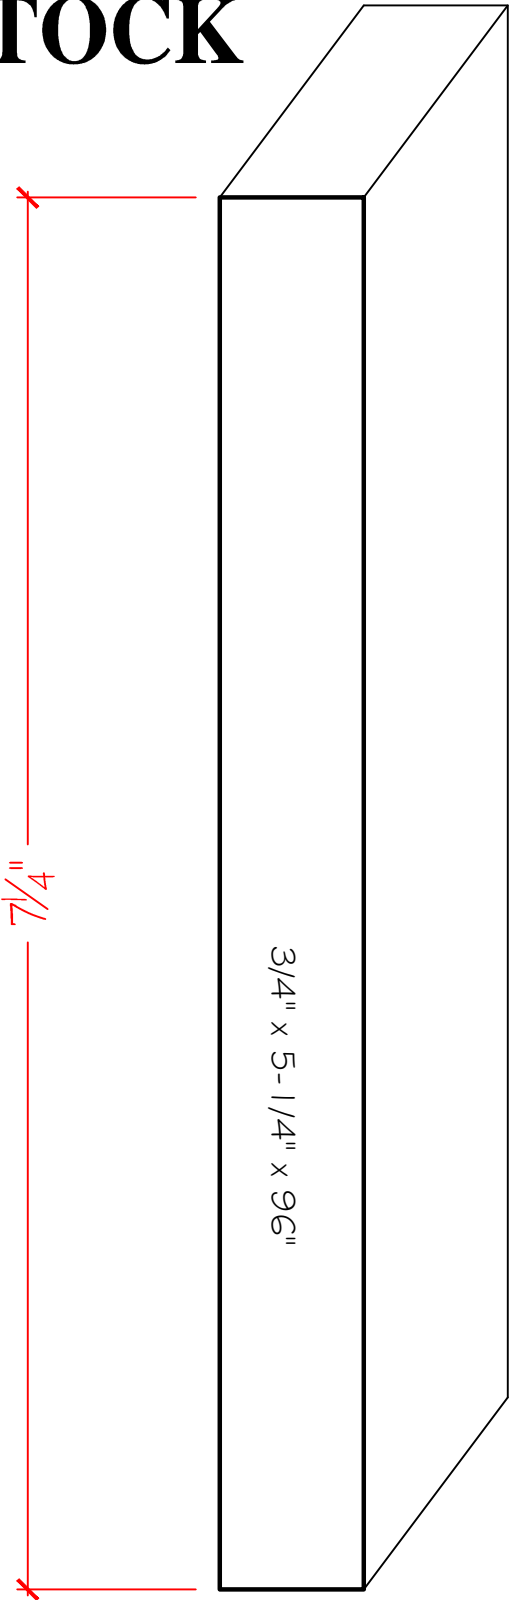

SQUARE STOCK

3/4" x 5-1/4" x 96"

EWSS14

NEWmouldings.com

Copyright © 2012 Erichs Fine Woodworking Inc, All rights reserved