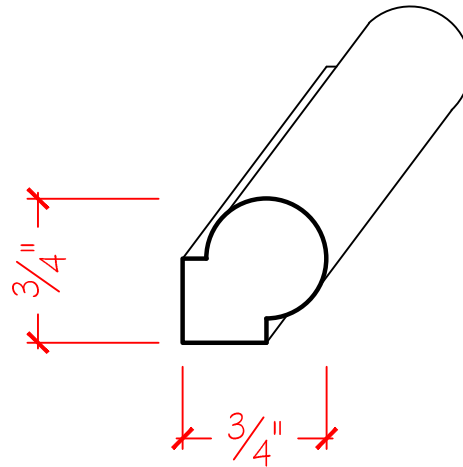

PANEL MOULDING

$3/4'' \times 3/4'' \times 96''$

EWPM40

NEWmouldings.com

Copyright © 2012 Erichs Fine Woodworking Inc, All rights reserved