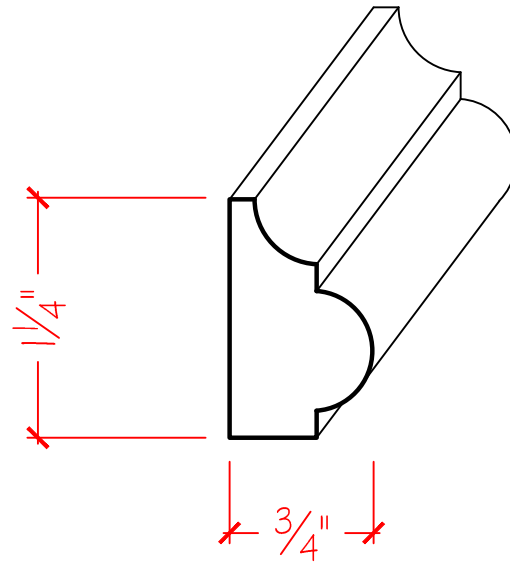

NOSE & COVE MOULDING

3/4" x 1-1/4" x 96"

EWPM23

NEWmouldings.com

Copyright © 2012 Erichs Fine Woodworking Inc, All rights reserved