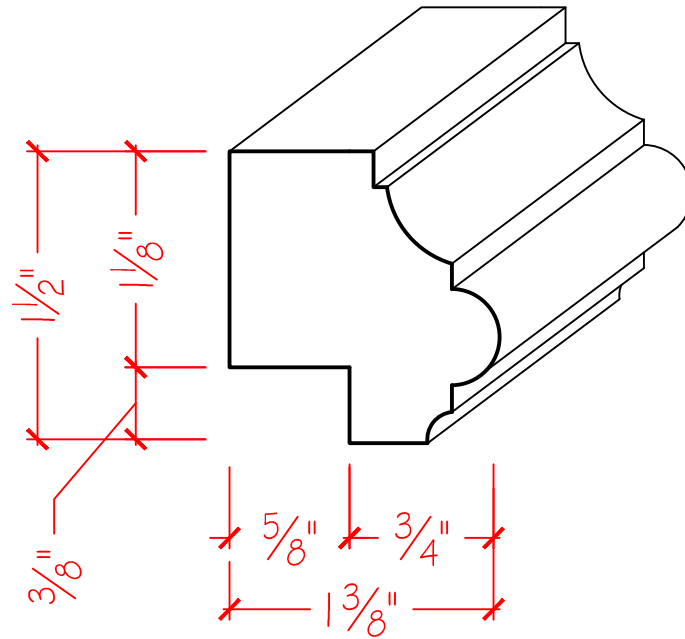

LIGHT RAIL

1-3/8" x 1-1/2" x 96"

EWLR13

NEWmouldings.com

Copyright © 2012 Erichs Fine Woodworking Inc, All rights reserved