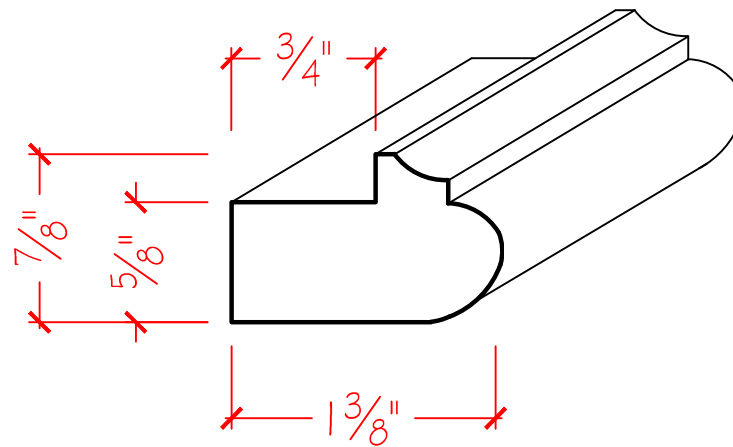

LIGHT RAIL

$7/8$ " x $1\ 3/8$ " x 96"

EWLR12

NEWmouldings.com

Copyright © 2012 Erichs Fine Woodworking Inc, All rights reserved