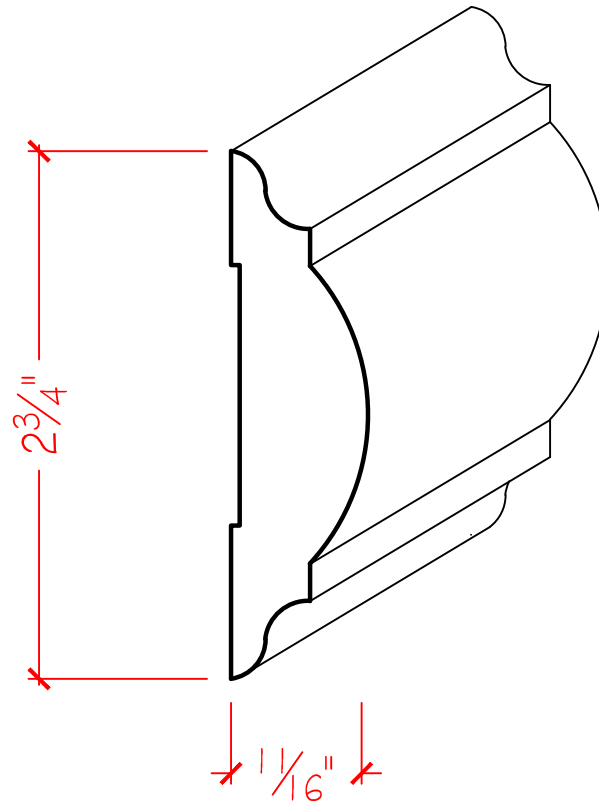

CHAIR RAIL

1 1/16" x 2-3/4" x 96"

EWCH20

NEWmouldings.com

Copyright © 2012 Erichs Fine Woodworking Inc, All rights reserved