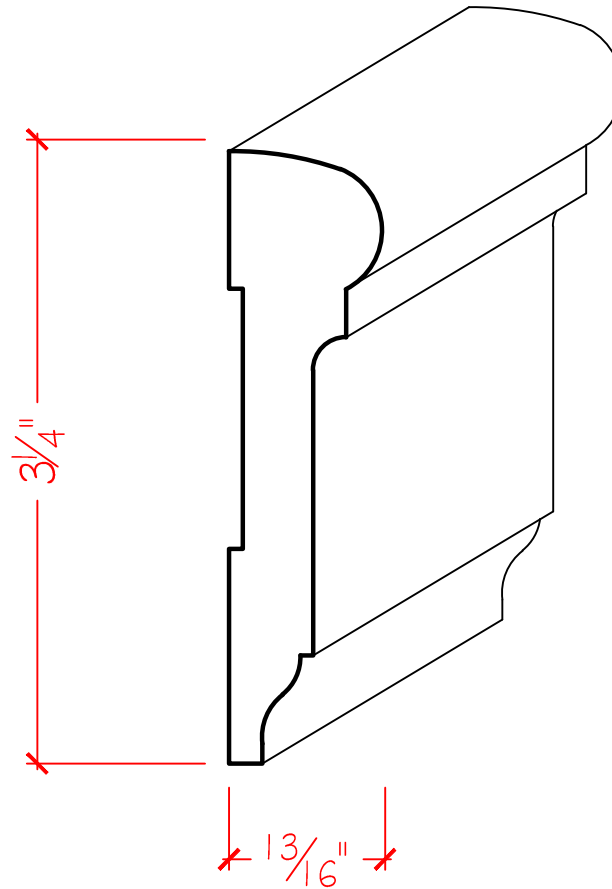

CHAIR RAIL

$13/16$ " x $3-1/4$ " x 96"

EWCH17

NEWmouldings.com

Copyright © 2012 Erichs Fine Woodworking Inc, All rights reserved