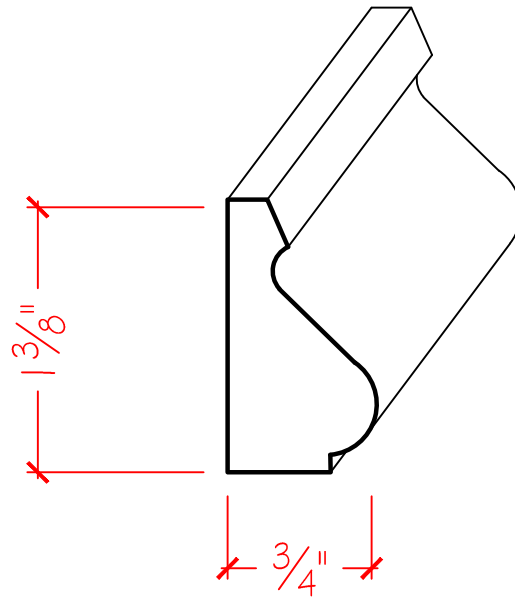

BASE CAP

3/4" x 1-3/8" x 96"

EWBC14

NEWmouldings.com

Copyright © 2012 Erichs Fine Woodworking Inc, All rights reserved