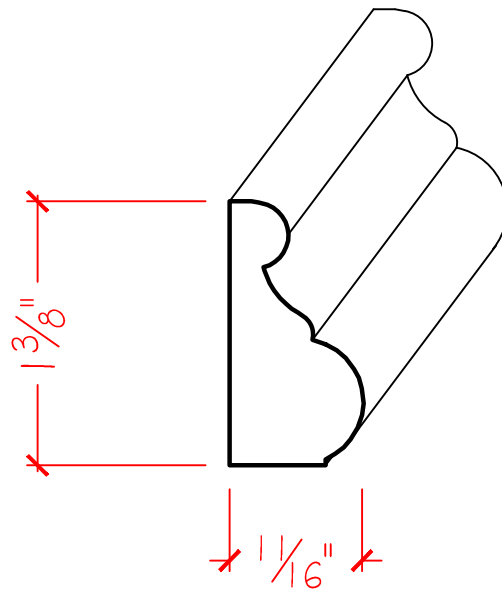

BASE CAP

1 1/16" x 1-3/8" x 96"

EWBC13

NEWmouldings.com

Copyright © 2012 Erichs Fine Woodworking Inc, All rights reserved