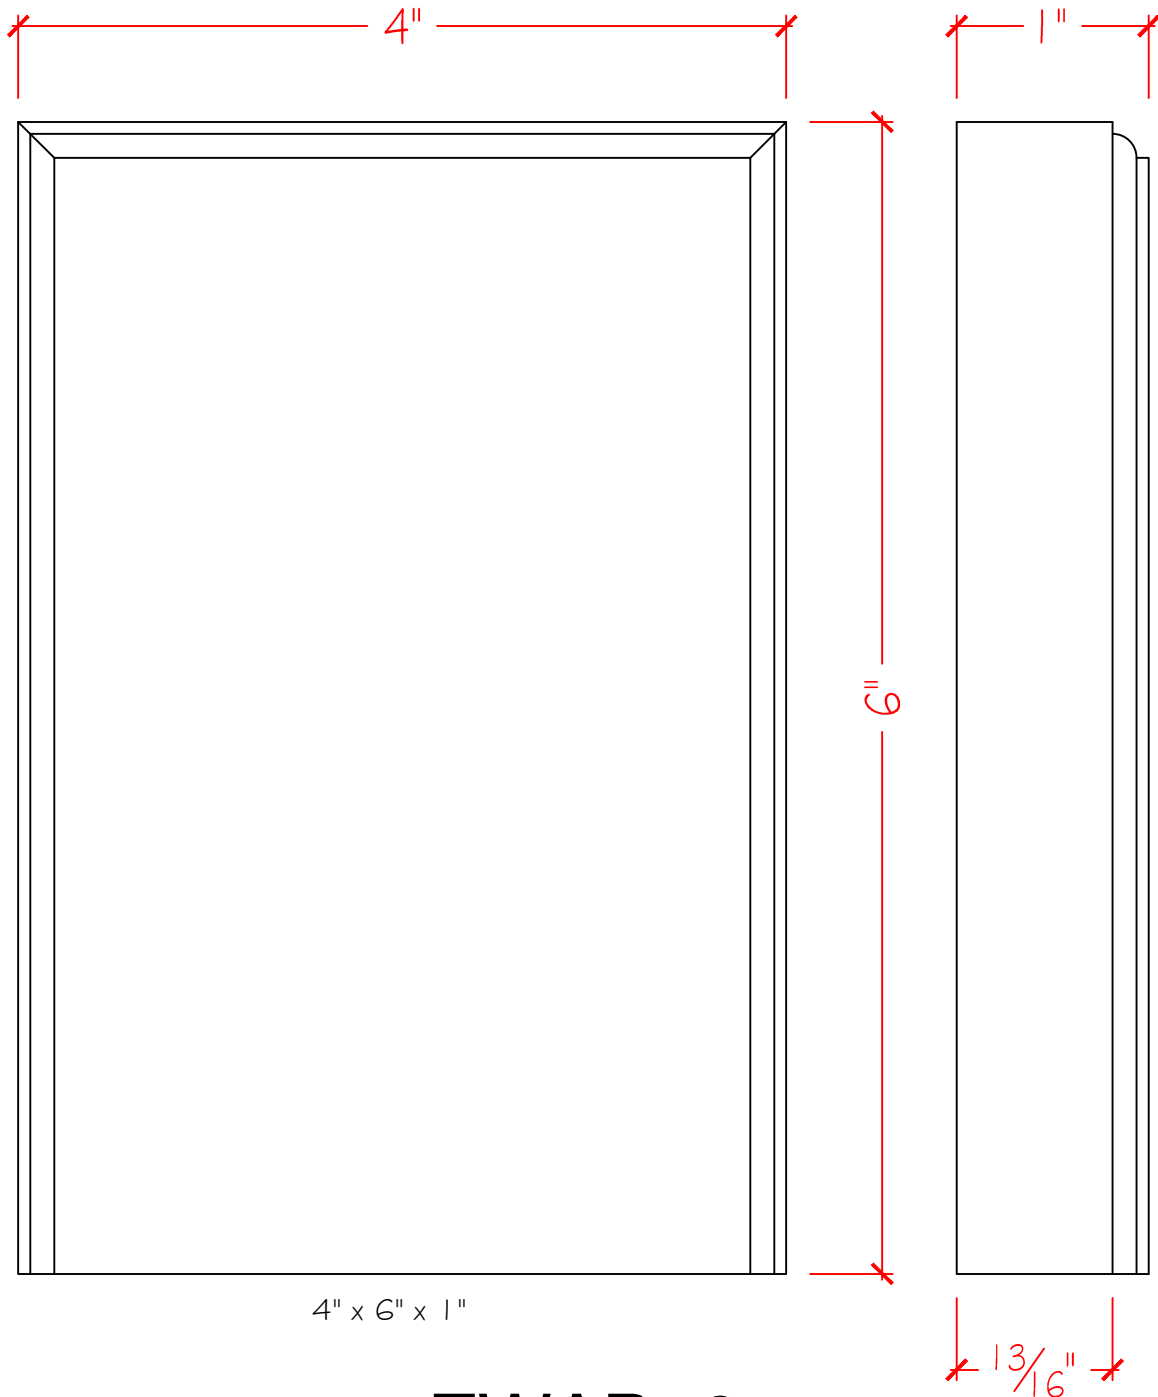

# PLINTH BLOCKS

4" x 6" x 1"

EWAP46

**NEWmouldings.com**

Copyright © 2012 Erichs Fine Woodworking Inc, All rights reserved