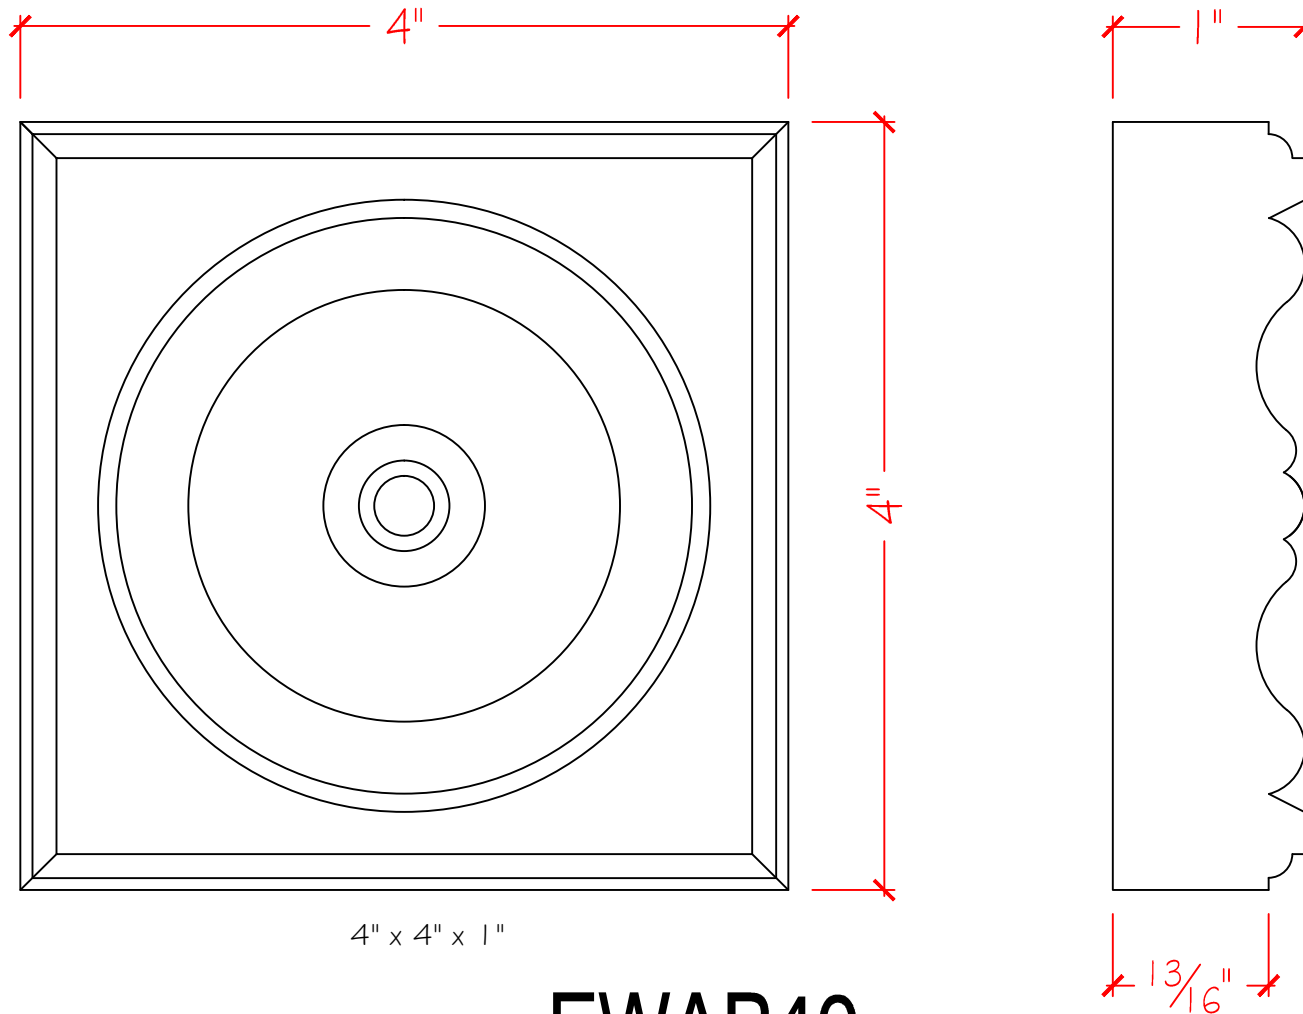

ROSETTE BLOCKS

4" x 4" x 1"

1 3/16"

EWAP40

NEWmouldings.com

Copyright © 2012 Erichs Fine Woodworking Inc, All rights reserved