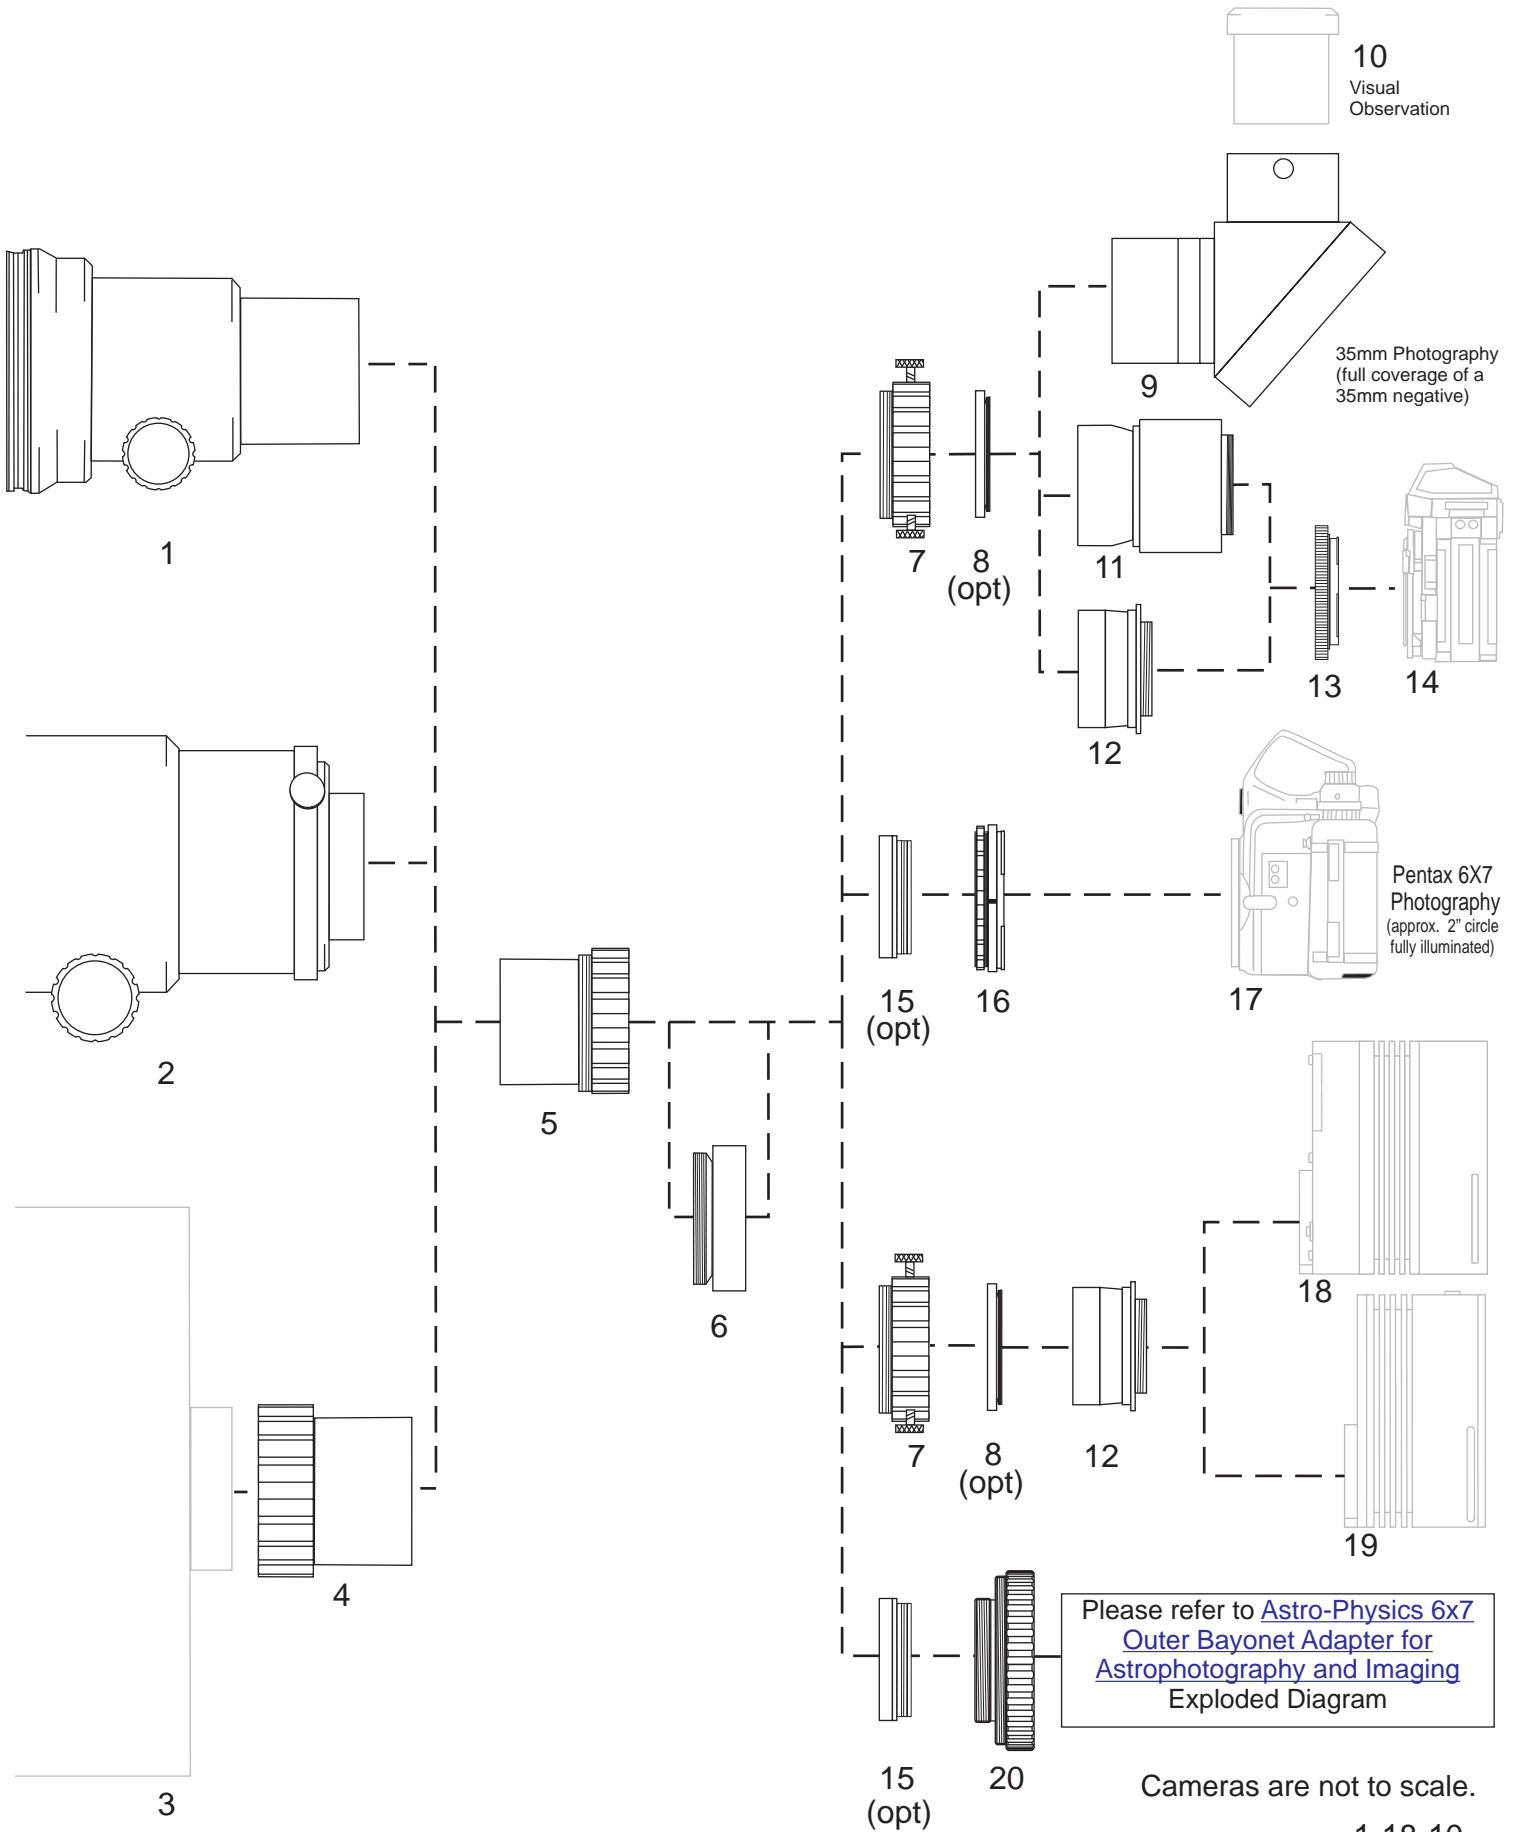

ASTRO-PHYSICS PHOTO-VISUAL TELECOMPRESSOR (.75x)

ASTRO-PHYSICS PHOTO-VISUAL TELECOMPRESSOR (.75x)

1. 2.7" Focuser or adapter with 2.7" Astro-Physics thread
(Supplied with AP refractors, including the Traveler and some Ritchey-Chretien)
2. 4" Focuser with 4" to 2.7" adapter
(Supplied with AP refractors, including some Ritchey-Chretien)
3. 10"/12" or 14" Meade Schmidt-Cassegrain Telescope with 3.25" visual back.
4. 2.7" Adapter Threads onto 3.25" back of 10"/12"/14" Meade SCTs (ADASCTLM27)
5. Photo-Visual Telecompressor (0.75x) (27TVPH)
Threaded for optional 58mm filters
6. Thread-on Extensions for 2.7" Focuser. Available in various lengths: 2.5" (A1008E); 1.75" (A3502); 1.25" (A3504E); 0.75" (A3503). (optional)
Note: Use of different extensions will result in different field compressions at the focal plane. Please refer to the "Astro-Physics Photo-Visual Telecompressor (27TVPH) and CCD Telecompressor (CCDT67) Spacing, Compression Calculation and Coverage" document on our Technical Support page for more information.
7. 2" Adapter with three large thumbscrews and brass locking ring (ADA2003)
Supplied with AP refractors
8. 2" Filter for 48mm thread (optional)
9. 2" MaxBright Diagonal (PMDMAX). Threaded for optional 48mm filters
10. Wide Field Eyepiece
Note: Some eyepieces may not come to focus
11. Prime Focus Camera Adapter (PFCT)
Threaded for optional 48mm filters. Please Specify t-ring when ordering.
12. 2"/T-2 Tapered Nosepiece (AP16T)
13. 35mm Camera T-ring, purchased with PFCT or separately.
14. SLR Camera Body - 35mm or Digital
15. Gel Filter for 2.7" Field Flattener (27GEL1) (optional)
CANNOT be used in direct connection to the 27TVPH or without an extension 1.25" or longer.
16. 6X7 Pentax Camera Adapter for Use with Telecompressor (ADA67P). Adapter without optics, not the same as Pentax camera adapter with field flattener (67PF462, 67PF56, 67PF58, 67PF69, 67PF7)
17. Pentax 6X7 Camera Body
18. CCD camera with T-thread mount (i.e. SBIG ST Series) with Color Filter Wheel
19. CCD camera with T-thread mount (i.e. SBIG ST Series) without Color Filter Wheel
20. 6x7 Outer Bayonet Adapter for Astro-Physics 2.7" Thread (ADA2767).