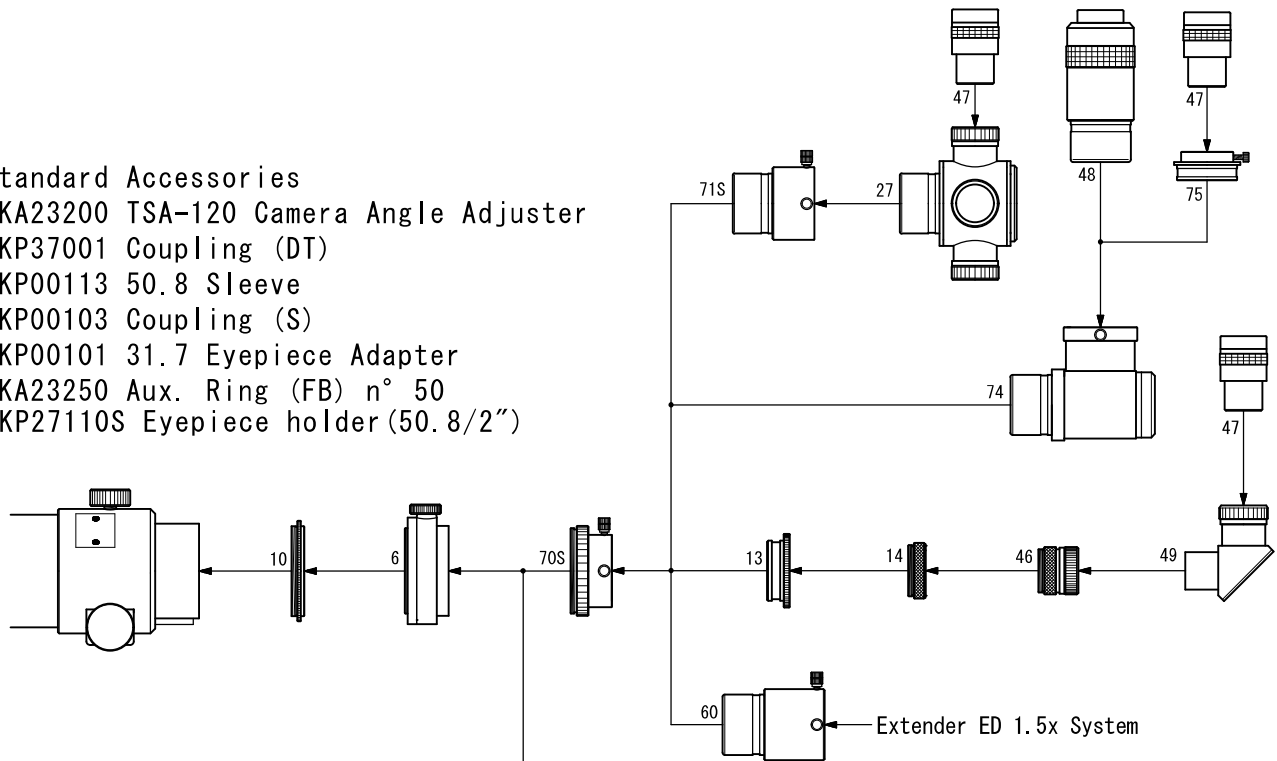

FSQ-85EDX Photo/Visual System Chart

▼ Standard Accessories

- 6. TKA23200 TSA-120 Camera Angle Adjuster
- 10. TKP37001 Coupling (DT)
- 13. TKP00113 50.8 Sleeve
- 14. TKP00103 Coupling (S)
- 46. TKP00101 31.7 Eyepiece Adapter
- 50. TKA23250 Aux. Ring (FB) n° 50
- 70S. TKP27110S Eyepiece holder (50.8/2")

▼ Optional Accessories

- 12. TKP86005 Visual Adapter (CCA-250)
- 18. TKA36580 Reducer QE 0.73x
- 18C. TKA82580 Reducer CR 0.73x
- 27. TKA00404 4-Turret eyepiece holder
- 30. TKA35201 CA-35 (SKY90)
- 30P. TKA23201 CA-35 (TSA-102)
- 32. TKA01250 T-Mount DX-S (EOS)
TKA01254 T-Mount DX-S (Nikon)
- 33. TKA01254 T-Mount DX-WR (EOS)
TKA01255 T-Mount DX-WR (Nikon)
- 34. DSLR Camera
- 36. TKA00210 TCA-4
- 47. 31.7 Eyepiece
- 48. 50.8 (2") Eyepiece
- 49. TKA00547 Diagonal prism 31.7MC
- 60. TKA37595 Extender ED 1.5x
- 71S. TKA00105 Extension Tube (S)
- 74. TKA00543 Diagonal Mirror (50.8/2")
- 75. TKA00111 Adapter (DM) 31.7
- 80. TKA37582 Flattener 1.01x