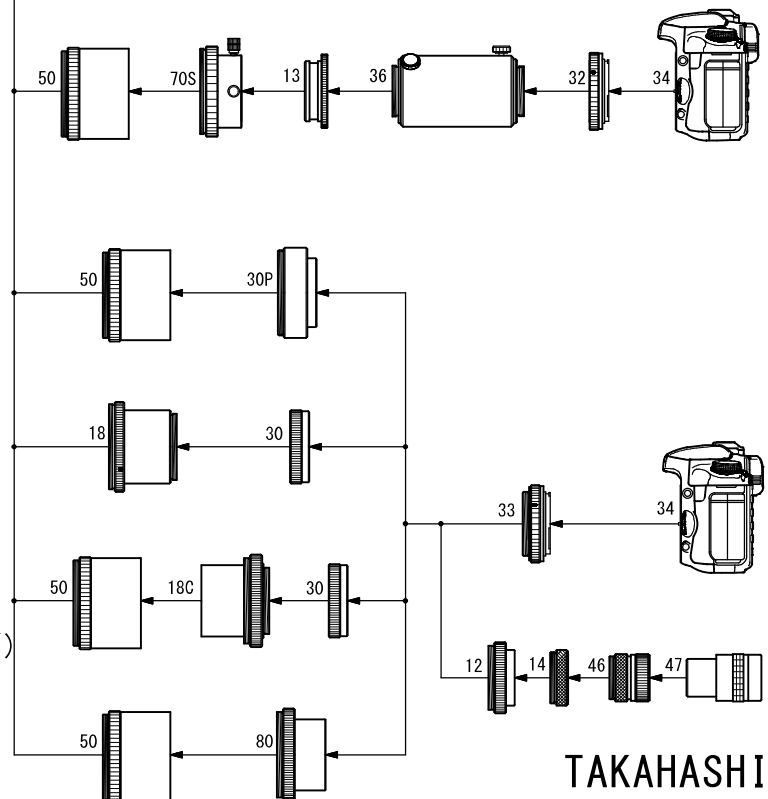

FSQ-85EDX Photo/Visual System Chart

▼ Standard Accessories

- 6. TKA23200 TSA-120 Camera Angle Adjuster
- 10. TKP37001 Coupling (DT)
- 13. TKP00113 50.8 Sleeve
- 14. TKP00103 Coupling (S)
- 46. TKP00101 31.7 Eyepiece Adapter
- 50. TKA23250 Aux. Ring (FB) n° 50
- 70S. TKP27110S Eyepiece holder (50.8/2")

▼ Optional Accessories

- 12. TKP86005 Visual Adapter (CCA-250)
- 18. TKA36580 Reducer QE 0.73x
- 18C. TKA82580 Reducer CR 0.73x
- 27. TKA00404 4-Turret eyepiece holder
- 30. TKA35201 CA-35 (SKY90)
- 30P. TKA23201 CA-35 (TSA-102)
- 32. TKA01250 T-Mount DX-S (EOS)
TKA01254 T-Mount DX-S (Nikon)
- 33. TKA01254 T-Mount DX-WR (EOS)
TKA01255 T-Mount DX-WR (Nikon)
- 34. DSLR Camera
- 36. TKA00210 TCA-4
- 47. 31.7 Eyepiece
- 48. 50.8 (2") Eyepiece
- 49. TKA00547 Diagonal prism 31.7MC
- 60. TKA37595 Extender ED 1.5x
- 71S. TKA00105 Extension Tube (S)
- 74. TKA00543 Diagonal Mirror (50.8/2")
- 75. TKA00111 Adapter (DM) 31.7
- 80. TKA37582 Flattener 1.01x

TAKAHASHI