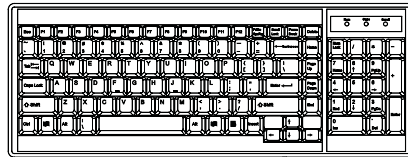

Gb G keyboard integrated with trackball