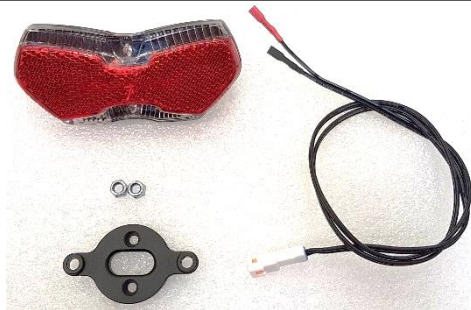

2019 Rear Luggage Rack Light Kit
KKL-4365-3868-01

Integrated Light Kit required for operation*: