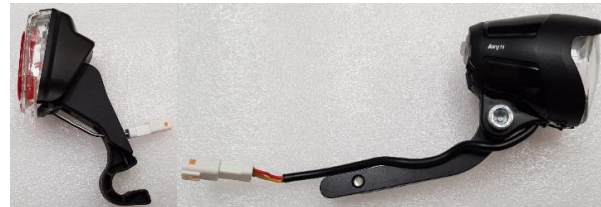

Busch & Mueller Avy E
KKL-4354-3828-01

or