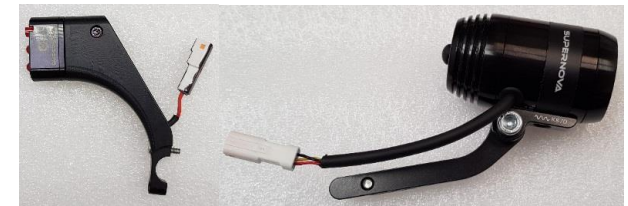

# Luggage Rack Batch 003, KKL-4287-3654-08

Luggage Rack Light kits compatible:

Rear Luggage Rack Light Kit Batch 002  
KKL-4339-3745-01

2019 Rear Luggage Rack Light Kit  
KKL-4365-3868-01

Integrated Light Kit required for operation\*:

Busch & Mueller Lyt B  
KKL-6178-3653-01

Busch & Mueller Avy E  
KKL-4354-3828-01

or

Supernova V1260  
KKL-4342-3812-01

\*See article 'Light Kit Compatibility' to find additional parts required for your specific Gocycle model