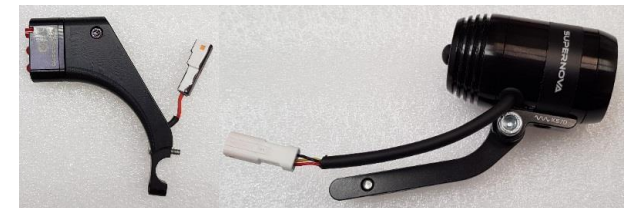

# Luggage Rack Batch 002, KKL-4287-3654-07

Luggage Rack Light kits compatible:

Rear Luggage Rack Light Kit Batch 002  
KKL-4339-3745-01

2019 Rear Luggage Rack Light Kit  
KKL-4365-3868-01

Integrated Light Kit required for operation\*:

Busch & Mueller Lyt B  
KKL-6178-3653-01

Busch & Mueller Ayy E  
KKL-4354-3828-01

or

Supernova V1260  
KKL-4342-3812-01

\*See article 'Light Kit Compatibility' to find additional parts required for your specific Gocycle model