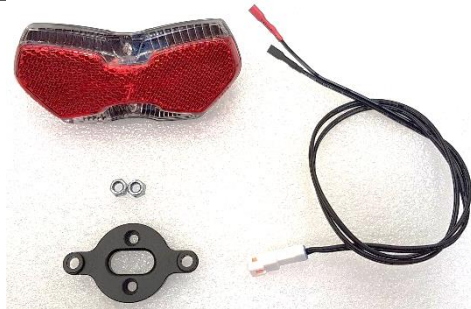

2019 Rear Luggage Rack Light Kit
KKL-4365-3868-01

Integrated Light Kit required for operation*: