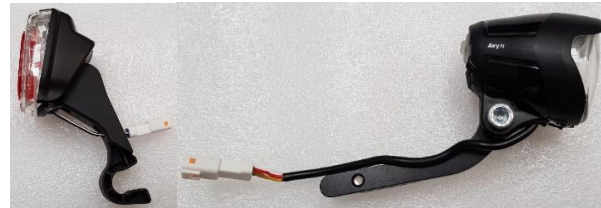

Busch & Mueller Ayy E
KKL-4354-3828-01

or