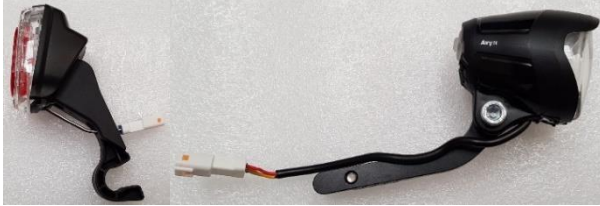

Busch & Mueller Avy E
KKL-4354-3828-01