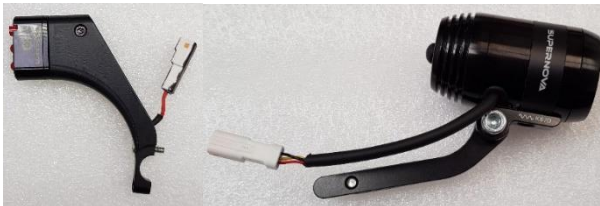

Rear= JWPF connector
Front= JWPF connector

Page 7

GX Gocycles with:

Rear= JWPF connector
Front= JWPF connector

Page 8

Gocycle Light Kit Compatibility

Gocycle G2, no connectors

Light Kits compatible:

Busch & Mueller Lyt B
KKL-6178-3653-01

Busch & Mueller Avy E
KKL-4354-3828-01

Supernova V1260
KKL-4342-3812-01

Additional parts required:

G2 Front Light Bracket
KKL-4125-2982-03

Lighting Harness
KKL-4038-2739-04