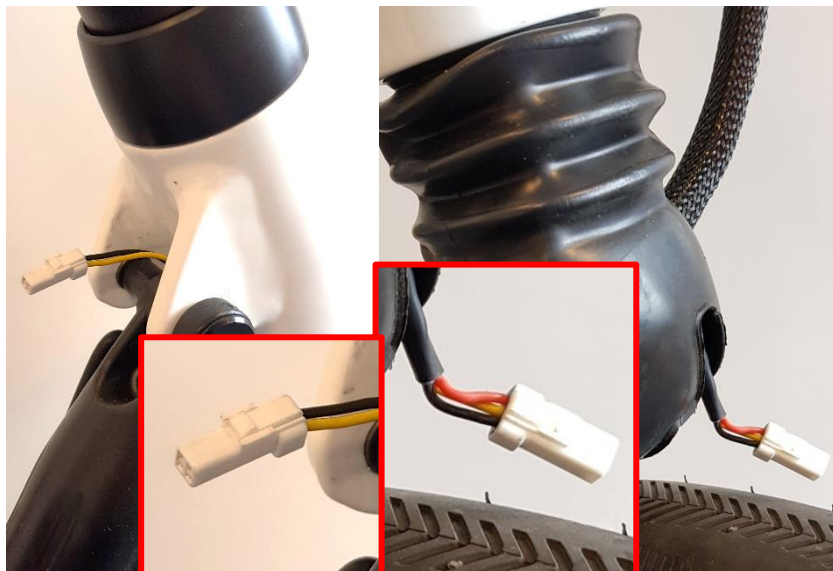

GX Gocycles with:

Rear= JWPF connector
Front= JWPF connector

Page 8