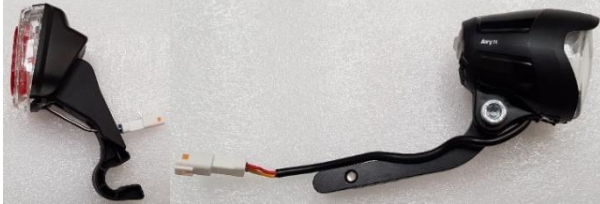

Gocycle Light Kit Compatibility

Gocycle GX, JWPF Connectors

Light Kits compatible:

Additional parts required:

GX Light Kit Busch & Mueller Avy E
KKL-4381-3995-01

n/a