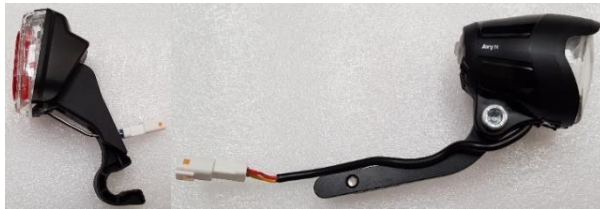

Busch & Mueller Avy E
KKL-4354-3828-01