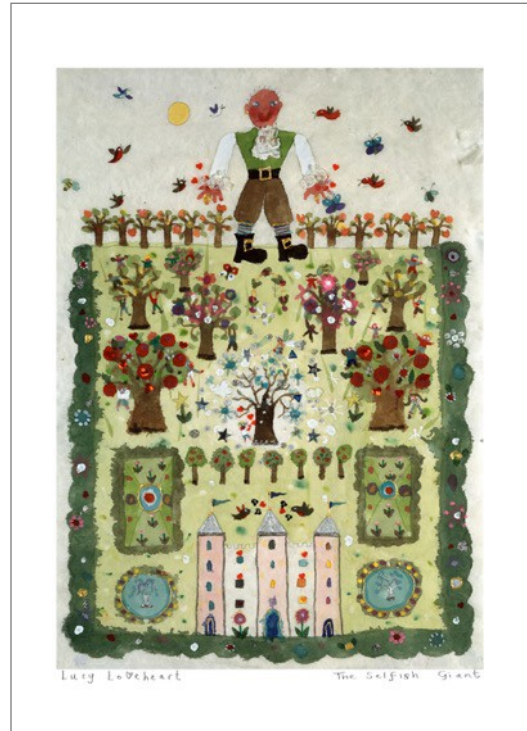

The Selfish Giant
APEM11