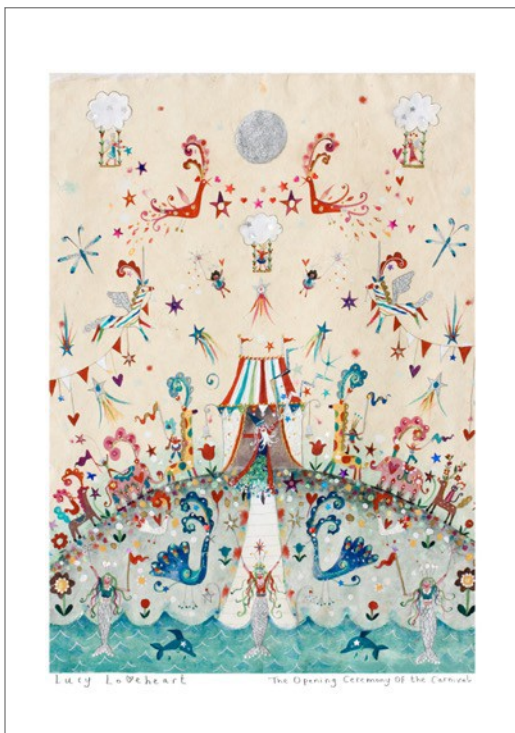

The Opening Ceremony Of The Carnival
APEM12