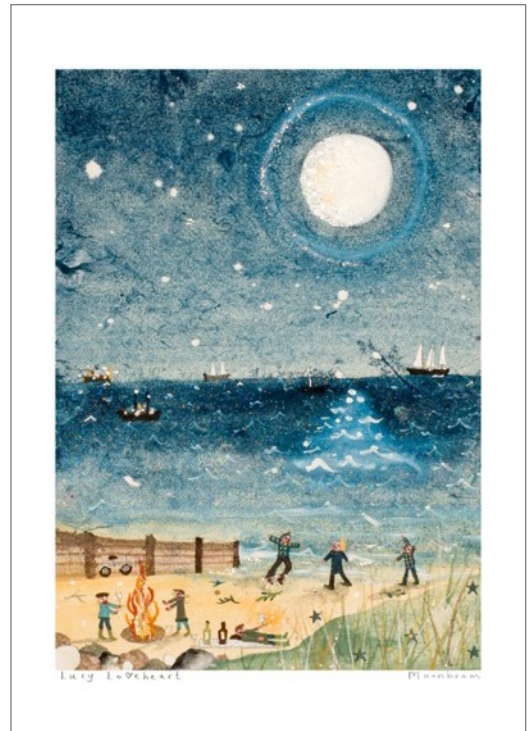

Moonbeam
APLM02