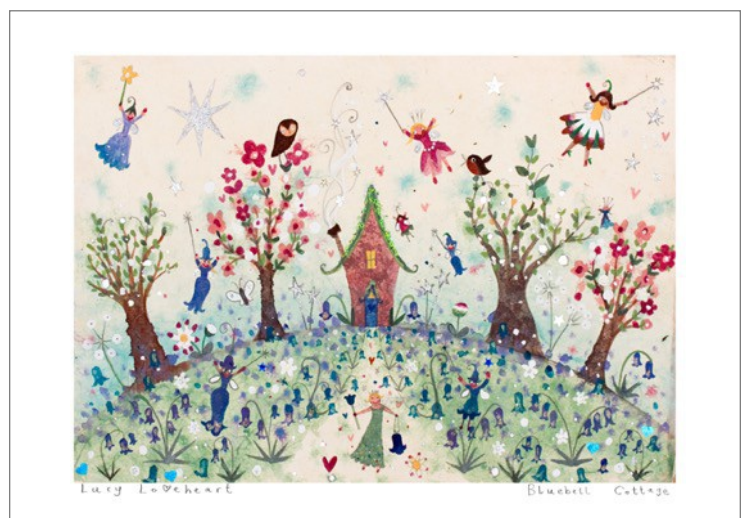

Size with mount 40 x 50 cm (fits standard frame), size of print 24.5 x 35.5cm.

All prints are hand-decorated with a sprinkle of magic and glitter.

The Never Never Land
APEM01

Fairy Dreams
APEM02

Flora
APEM03