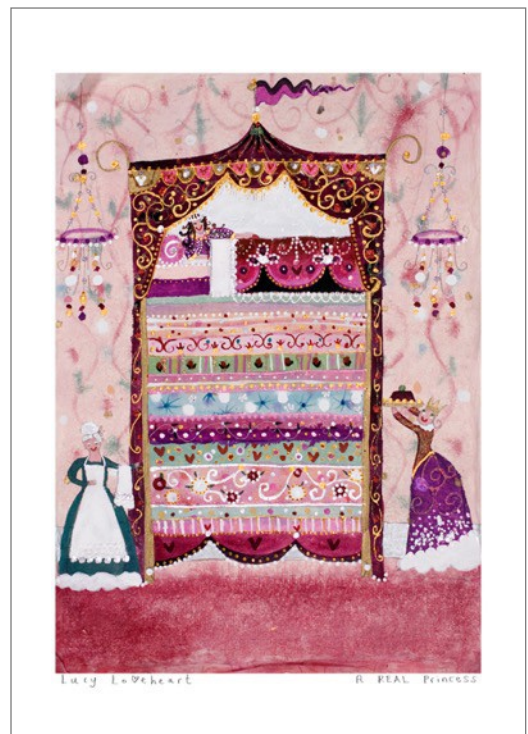

A Real Princess
APEM08