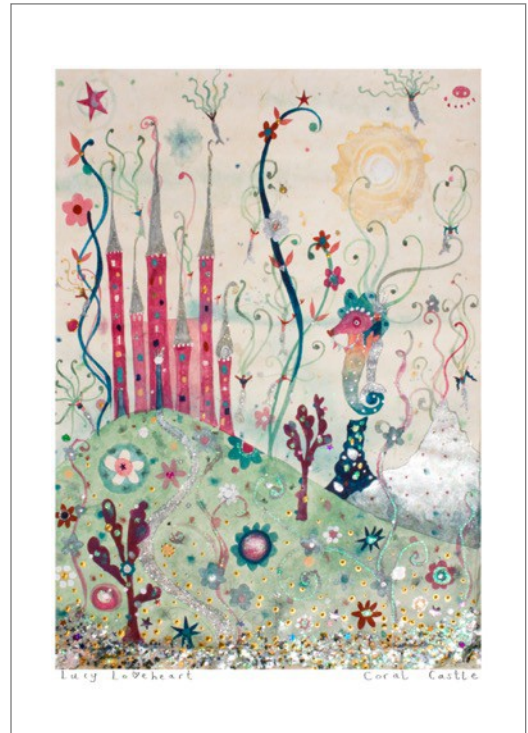

Coral Castle
APEM06