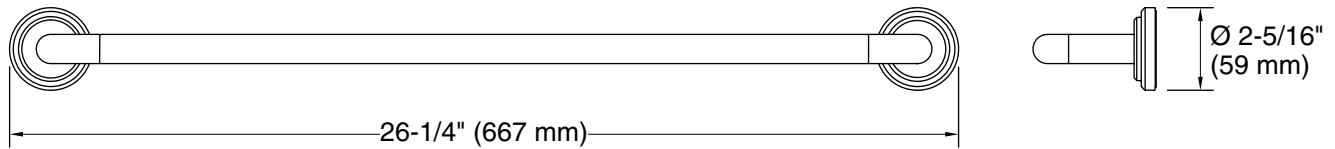

KALLISTA®

Pure Paletta® by Laura Kirar

Towel Bar, 24"

P24941-00

Technical Information

All product dimensions are nominal.

Material: Brass

1-888-4-KALLISTA (1-888-452-5547)

Kallista reserves the right to make revisions without notice to product specifications.

For the most current Specification Sheet, go to www.kallista.com.

1-28-2022 04:57 - US/CA/CN/MX/GB