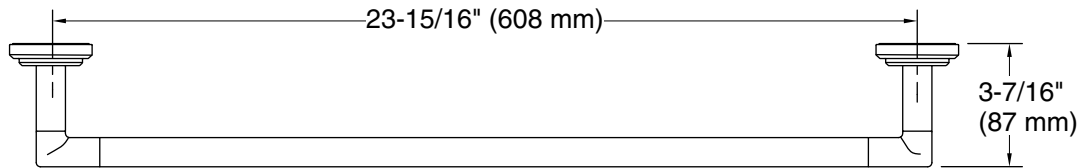

KALLISTA®

Pure Paletta® by Laura Kirar

Towel Bar, 24"

P24941-00

Technical Information

All product dimensions are nominal.

Material: Brass

1-888-4-KALLISTA (1-888-452-5547)

Kallista reserves the right to make revisions without notice to product specifications.

For the most current Specification Sheet, go to www.kallista.com.

1-28-2022 04:57 - US/CA/CN/MX/GB