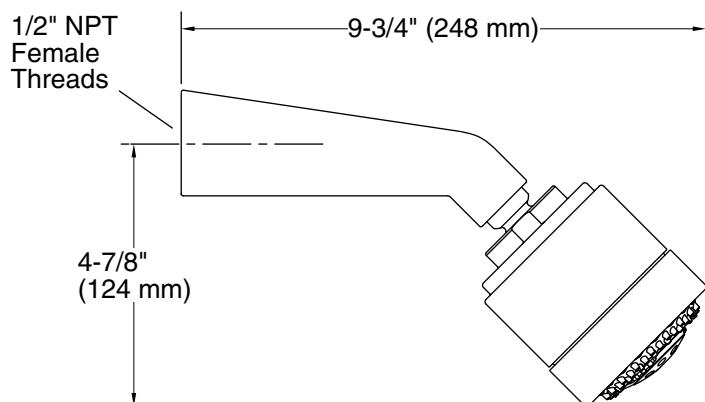

FEATURES

- Solid brass construction for durability and reliability
- Sprayface resists hard water build-up and is easy to clean
- 1.75 gal/min (6.6 l/min) flow rate
- Three spray options available with a simple turn (wide coverage spray, rhythmic pulse spray, and soft aerated spray)
- Complements the Taper collection

CODES/STANDARDS APPLICABLE

Specified model meets or exceeds the following:

- ASME A112.18.1/CSA B125.1
- EPA WaterSense® (Pending)

P24840

SPECIFIED MODEL			
Model	Description	Finishes	
P24840-00	Taper Multi-Function Showerhead with Arm	<input type="checkbox"/> CP Polished Chrome	<input type="checkbox"/> AD Nickel Silver <input type="checkbox"/> AG Brushed Nickel <input type="checkbox"/> GN Gunmetal