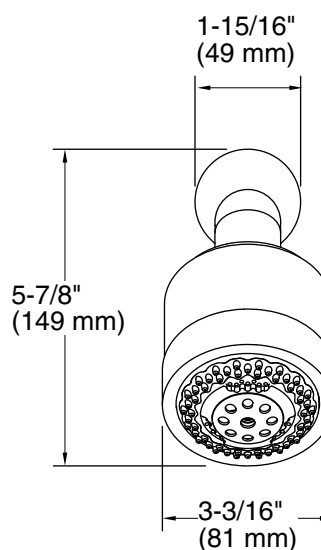

FEATURES

- Solid brass construction for durability and reliability
- Sprayface resists hard water build-up and is easy to clean
- 1.75 gal/min (6.6 l/min) flow rate
- Three spray options available with a simple turn (wide coverage spray, rhythmic pulse spray, and soft aerated spray)
- Complements the Taper collection

CODES/STANDARDS APPLICABLE

Specified model meets or exceeds the following:

- ASME A112.18.1/CSA B125.1
- EPA WaterSense® (Pending)

P24840

SPECIFIED MODEL			
Model	Description	Finishes	
P24840-00	Taper Multi-Function Showerhead with Arm	<input type="checkbox"/> CP Polished Chrome	<input type="checkbox"/> AD Nickel Silver <input type="checkbox"/> AG Brushed Nickel <input type="checkbox"/> GN Gunmetal