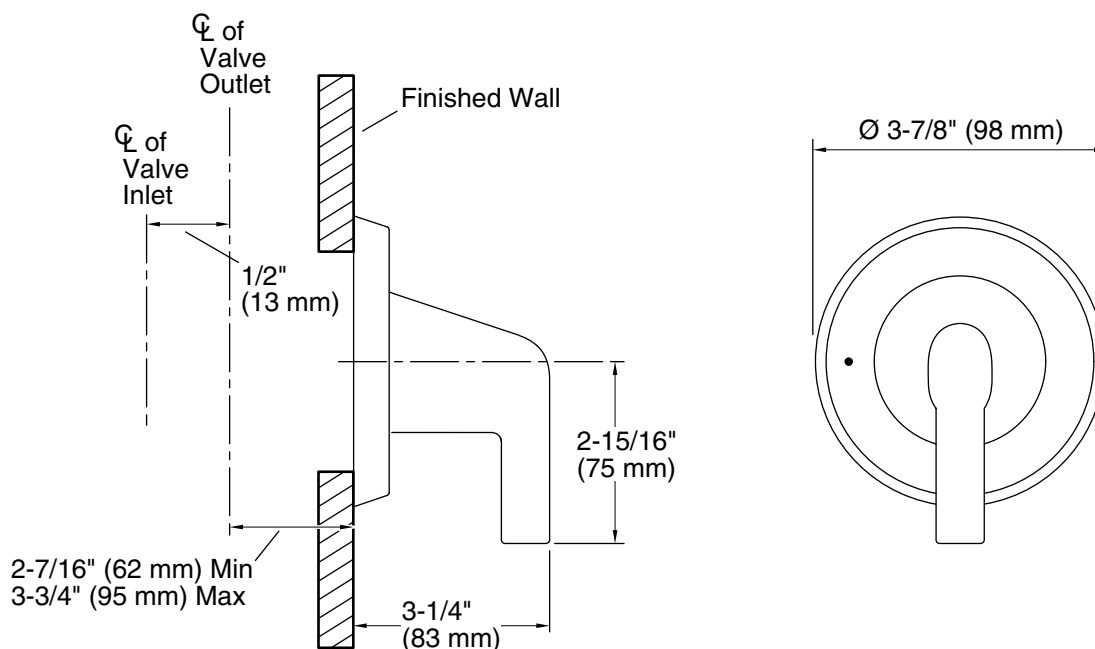

### FEATURES

- Solid brass construction for durability and reliability
- Volume control valve allows the user to customize their shower experience
- Complements the Taper collection

### CODES/STANDARDS APPLICABLE

Specified model meets or exceeds the following:

- ASME A112.18.1/CSA B125.1
- ICC/ANSI A117.1
- ADA\*
- CSA B651\*
- OBC\*

<b>ADA</b>	<b>CSA B651</b>	<b>OBC</b>
------------	-----------------	------------

# P24823

\*Compliant when installed to the specific requirement of this regulation

SPECIFIED MODEL				
Model	Description	Finishes		
P24823-LV	Taper Volume Control Valve Trim, Lever Handle	<input type="checkbox"/> CP Polished Chrome	<input type="checkbox"/> AD Nickel Silver	<input type="checkbox"/> AG Brushed Nickel <input type="checkbox"/> GN Gunmetal
Required Rough-in				
P29527-00	1/2" Volume Control	<input type="checkbox"/> NA		
P29528-00	3/4" Volume Control	<input type="checkbox"/> NA		