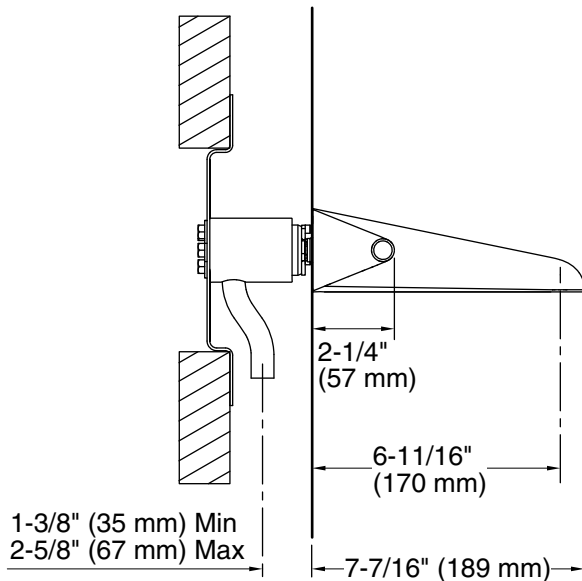

#### FEATURES

- Solid brass construction for durability and reliability
- Quarter-turn washerless ceramic disc valves
- 1.2 gal/min (4.5 l/min) maximum flow rate
- Includes Soft Touch drain
- Thin, slender form
- Meets CalGreen requirements for bathroom sink faucets
- Complements the Taper collection

**ADA**   **CSA B651**   **OBC**

\*Compliant when installed to the specific requirement of this regulation

SPECIFIED MODEL					
Model	Description	Finishes			
P24810-LV	Taper Wall-Mount Basin Set, Lever Handle	<input type="checkbox"/> CP Polished Chrome	<input type="checkbox"/> AD Nickel Silver	<input type="checkbox"/> AG Brushed Nickel	<input type="checkbox"/> GN Gunmetal
Required Rough-in					
P29304-00	Two-Handle Ceramic Valve	<input type="checkbox"/> NA			