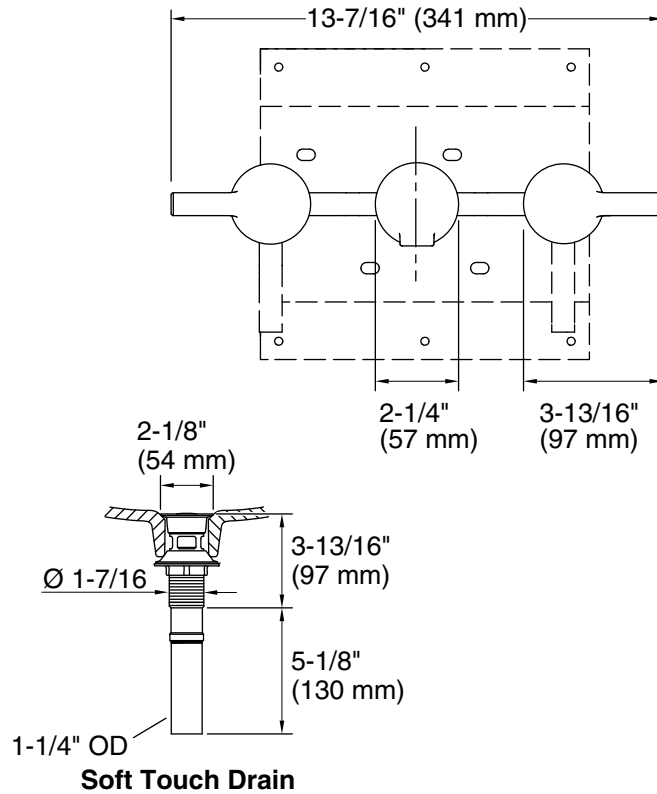

#### FEATURES

- Solid brass construction for durability and reliability
- Quarter-turn washerless ceramic disc valves
- 1.2 gal/min (4.5 l/min) maximum flow rate
- Includes Soft Touch drain
- Thin, slender form
- Meets CalGreen requirements for bathroom sink faucets
- Complements the Taper collection

**ADA**   **CSA B651**   **OBC**

\*Compliant when installed to the specific requirement of this regulation

SPECIFIED MODEL					
Model	Description	Finishes			
P24810-LV	Taper Wall-Mount Basin Set, Lever Handle	<input type="checkbox"/> CP Polished Chrome	<input type="checkbox"/> AD Nickel Silver	<input type="checkbox"/> AG Brushed Nickel	<input type="checkbox"/> GN Gunmetal
Required Rough-in					
P29304-00	Two-Handle Ceramic Valve	<input type="checkbox"/> NA			