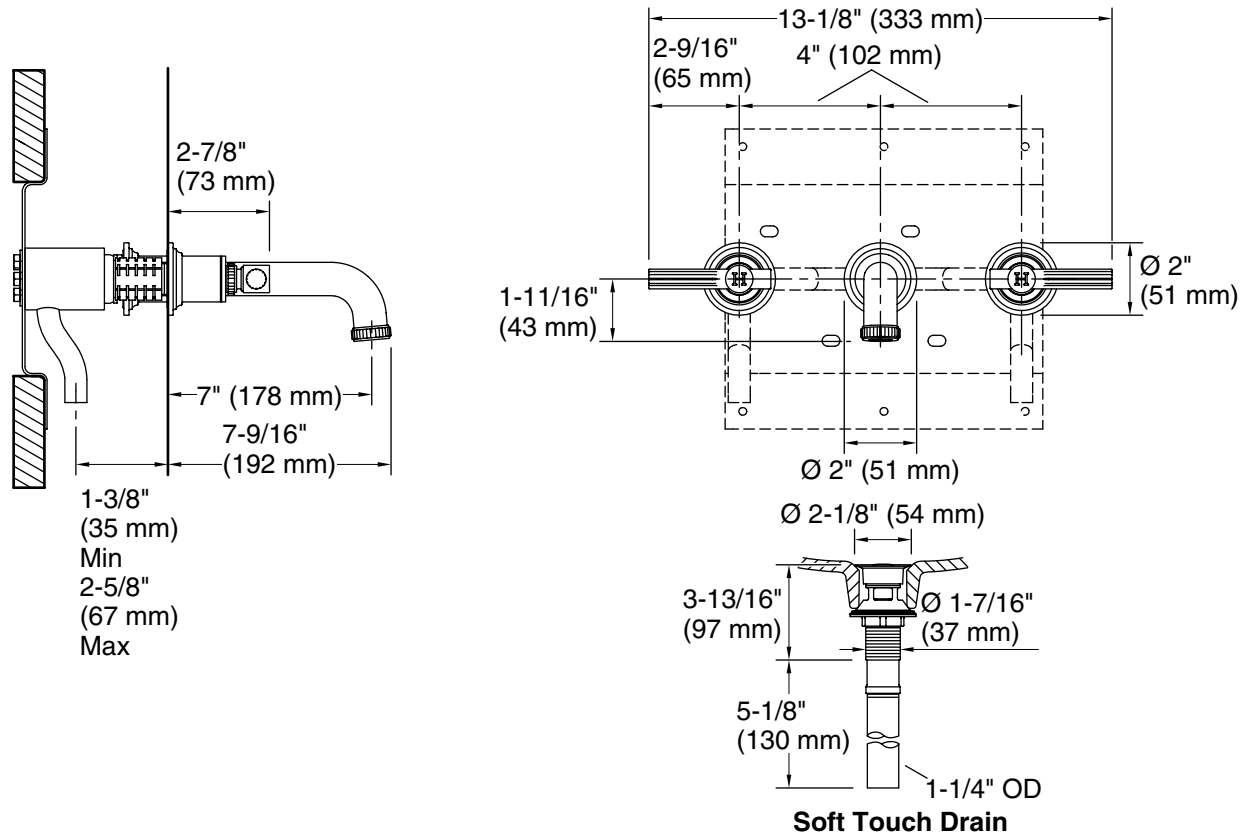

## FEATURES

- Brass construction for durability and reliability
- Quarter-turn washerless ceramic disc valves
- Includes Soft Touch drain
- 1.2 gal/min (4.5 l/min) maximum flow rate
- 7" (178 mm) spout reach
- Unlacquered Brass (ULB): available only in North America and United Kingdom
- Complements the Central Park West collection

## SPECIFIED MODEL

Model	Description	Finishes			
P21223-LV	Central Park West Wall-Mount Bathroom Sink Faucet, Lever Handle	<input type="checkbox"/> CP Polished Chrome	<input type="checkbox"/> SN Vibrant® Polished Nickel	<input type="checkbox"/> ULB Unlacquered Brass	<input type="checkbox"/> BV Brushed Bronze
Required Accessory					
P29304-00	Rough-in	<input type="checkbox"/> NA			