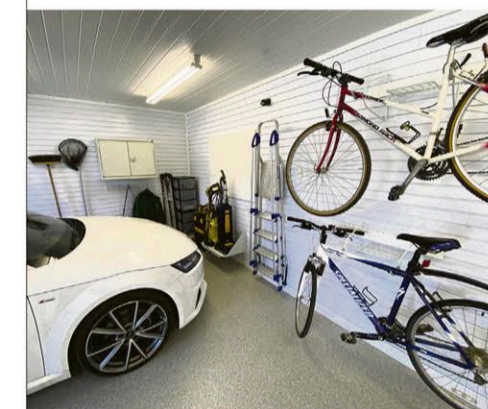

gym, the perfect place for your classic cars or a completely organised space to store your items.

The team's aim is to help you create your perfect garage space. Garageflex have been installing bespoke garage storage solutions since 2005, helping over 1,400 customers create their ideal fitted garage.

Give them a call to set up your free consultation on 01491 579975 or download a free brochure at garageflex.co.uk

Turn your garden into a utopia

UTOPIAN GARDEN ROOMS, one of the leading suppliers to the UK market, operates nationwide. Synonymous with quality, this family-run business provides a bespoke service to fully understand customers' specific requirements.

They begin with a free, no obligation site assessment, where you can discuss how to make the best use of the available space, and the quality finish their trusted, skilled professionals achieve.

The customer will have the opportunity to discuss their dreams with the company's experienced consultant designers, making the space a true architectural feature in the garden.

Whether customers wish for a home office, entertainment space, gym or acoustic studio, Utopian Gardens Rooms will deliver to the highest of standards. With a large range of materials to choose from, any look can be created.