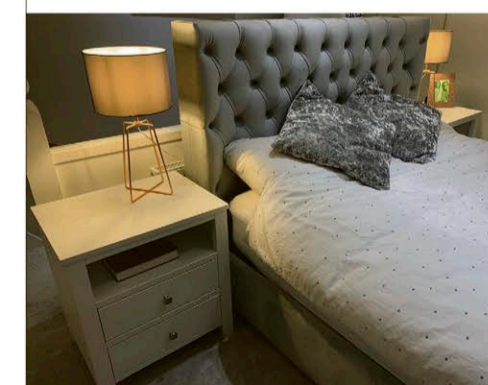

Design your home to deliver flexible space and improved wellbeing

THE PAST YEAR HAS MADE us all consider our homes and the ways in which we have had to adapt them to embrace a new way of living. As well as a place to relax and enjoy, where we live has had to become a flexible space for work and study.

Spending so much time at home has made many of us realise that the design of a house can have a huge impact on our daily lives, mood and wellbeing.

It does not matter if you are considering moving to a new home, renovating your existing home or extending the space you have. Jonathan Hendry Architects can help you design a home that delivers the space you deserve.

JONATHAN HENDRY ARCHITECTS

Book a free design consultation with the award-winning design team, to see what may be possible for your home. Contact them at jonathanhendryarchitects.com or email at hello@jonathanhendryarchitects.com