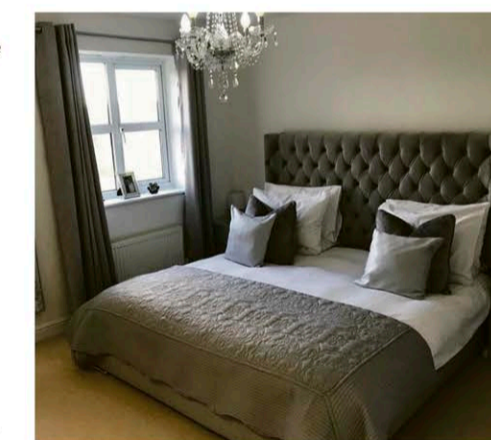

Their manufacturing places a contemporary twist on the classic upholstered design of the Victorian era. Headboards are beautifully crafted pieces, floor-standing and coming in at 48 to 50 inches tall. Meanwhile the sides are upholstered with premium quality fabric, ensured to last.