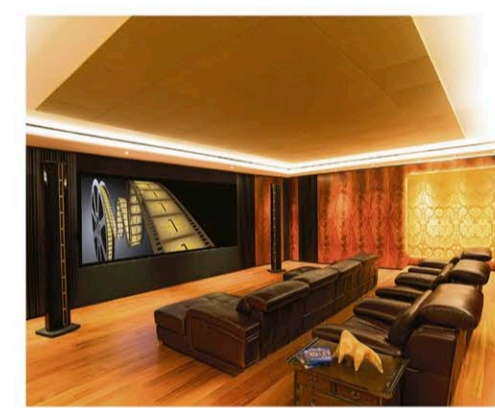

No matter the budget you have to work with, there is something to suit everyone. So make sure your next Netflix binge is one to remember!

SeriouslyCinema taking home cinema seriously

Find out more at seriouslycinema.co.uk

Get yourself a rug that really ties the room together

THE AFGHAN RUG SHOP are the only company in the world, outside of Afghanistan, that only sells 100% fair trade handmade Afghan rugs. James Witthow, an RAF veteran of five operational tours, established The Afghan Rug Shop in 2015 and imports their rugs direct from weavers in northern Afghanistan, after having served there in 2003.

About 12 years after James had left the military, he managed to track down the Afghan friend he used to buy from. After weeks of searching for him on social media, they rekindled their friendship online and the business was born.

James stocks rugs suitable for a modern flat through to large country houses. "We can supply any size of rug and some of them are huge," says James.

It's not just rugs though. They sell kilim-covered furniture, beautiful handmade glass from Herat and pottery from Istalif town.