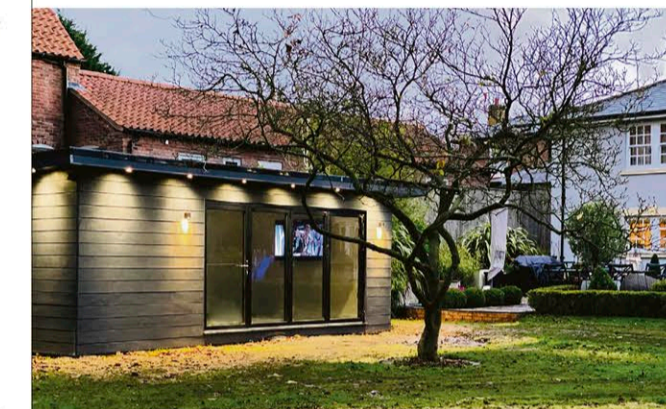

The garden rooms are suitable for all seasons, every build completed with sealed cladding, bifold doors and insulation. Plus, it will be plaster and painted internally with a wall mounted heater for cooler days. Air-con and underfloor heating are also available for full temperature control.

Utopian Garden Rooms care about the environment, so for every garden room they build, a tree is donated to the National Forest.

For more information visit utopianguardenrooms.com

Off-the-wall – transform any room with decorative wall panelling

COMPLETELY UPGRADE THE LOOK of your home by installing stylish, trendsetting and affordable wall panelling.

Fine Panel's range is ideal for virtually any room, and being moisture resistant, even works well in kitchens and bathrooms. Panels arrive already primed, ready for you to top coat and give your home a truly individual look.

Fine Panel's products are made in the UK, available in nine different styles and incredibly easy to install.

finepanel.co.uk wall panelling

Visit finepanel.co.uk, call 01480 213266 or email sales@finepanel.co.uk for any questions.