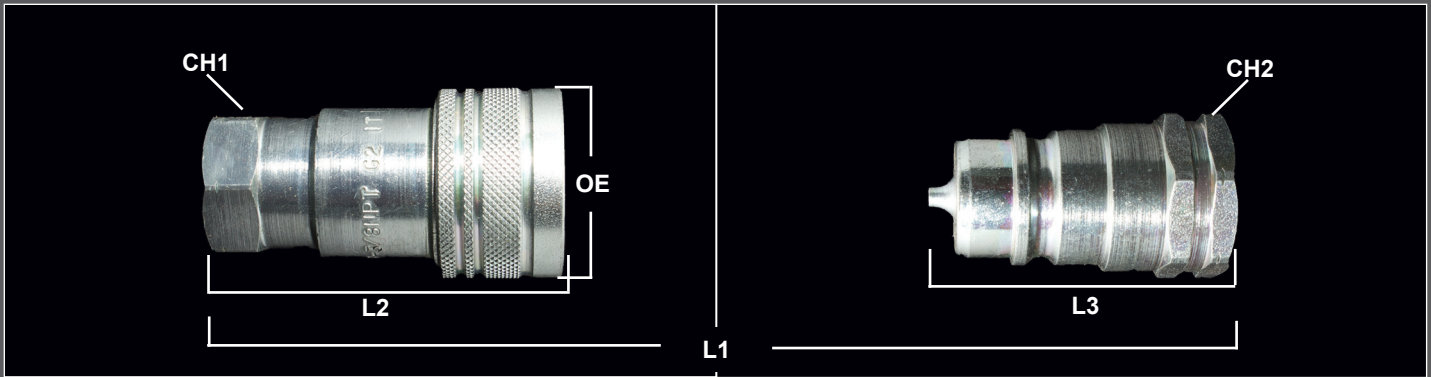

NV SERIES QUICK COUPLINGS (PDV1)

Agriculture Poppet Style

Sizes: 1/4" thru 1"

Features and Benefits

- General purpose
- Agriculture poppet type
- Radial locking balls
- Manual connect and disconnect

Applications

- Commonly used in the agriculture market
- Economical Applications
- Fast connecting and disconnecting

MATERIALS

Body: Carbon Steel
 Finishing: ZN-Fe
 Seals: NBR standard seals
 Threads: NPT & SAE
 * 1/2" size interchanges with 1/2" ANV series

MAJOR INTERCHANGES

Parker 4000	Faster N
Aeroquip FD42	Dixon AG
SnapTite 76	Stucchi AG
Safeway S20	

DIMENSIONAL & PRESSURE RATING DATA

Body Size	CH1	CH2	OE	L1	L2	L3	Flow Rate @ 14.7 PSI (GPM)	Max Flow Rate (GPM)	Max Working (PSI)
04	.751	.751	1.026	2.75	1.931	1.380	3.2	6.34	5,145
06	.868	.868	1.184	3.346	2.38	1.673	6.5	12.15	4,410
08	1.063	1.063	1.496	3.778	2.756	1.890	12	23.78	3,675
12	1.341	1.341	1.770	4.888	3.326	2.244	28	50.19	3,675
16	1.617	1.617	2.047	5.160	3.897	2.578	50	66.04	3,675

units: inches

ORDERING INFORMATION

QUICK COUPLING PART NUMBERING SYSTEM:

NV - 12 - 12 - C - NPT