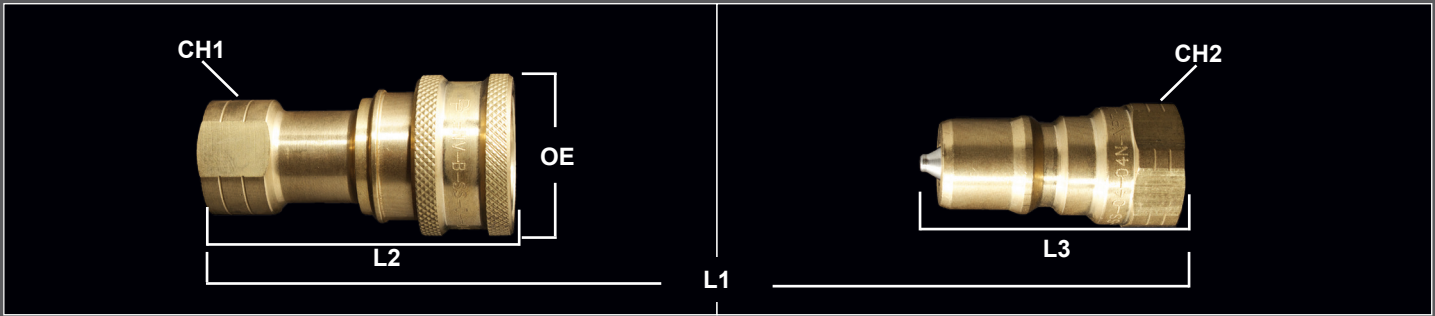

HNV-B-SS SERIES QUICK COUPLINGS

ISO 7241 - B

Sizes: 1/4"

Features and Benefits

- ISO 7241 - B
- Brass body with stainless steel internals
- Double O'Ring design

Applications

- Designed for carpet cleaners and car wash systems
- EPDM seals withstand soaps, chemicals and high temperatures
- * Do not use for petroleum based fluids!!

MATERIALS

Body: Brass with SS internals
 Seals: EPDM seals
 Threads: NPT

DIMENSIONAL & PRESSURE RATING DATA

Body Size	CH1	CH2	OE	L1	L2	L3	Flow Rate @ 14.7 PSI (GPM) (Connected)	Max Working (PSI)
04	.742	.754	1.181	2.81	2.226	1.536	3	2,700

units: inches

ORDERING INFORMATION

QUICK COUPLING PART NUMBERING SYSTEM:

HNV-B-SS - 04 - 04 - C - NPT