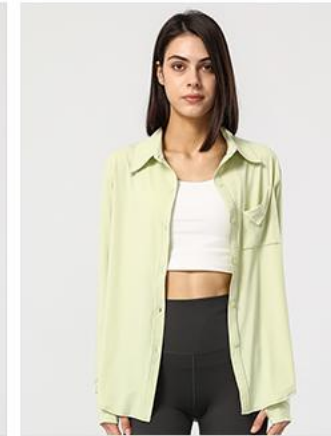

MODEL NO : 2347# Sun protection clothing

SIZE : 6/S、 8/M、 10/L、 12/XL

FABRIC/WEIGHT : 87Nylon+13%Spandex/180g

Bud green

Flat size	6/S	8/M	10/L	12/XL
Length(cm)	68	69	70	71
Bust(cm)	51	53	55	57
Shoulder(cm)	45	46	47	48
Sleeve(cm)	57	58	59	60
Cuff(cm)	19	20	21	22
Hem(cm)	107	111	115	119