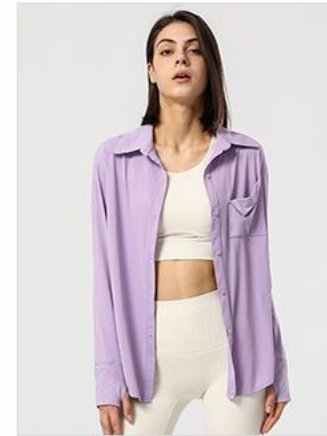

MODEL NO : 2347# Sun protection clothing

SIZE : 6/S、 8/M、 10/L、 12/XL

FABRIC/WEIGHT : 87Nylon+13%Spandex/180g

Purple