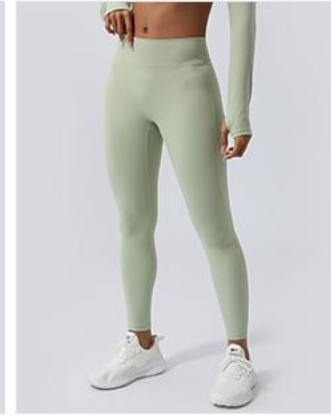

MODEL NO : 2410# Leggings
SIZE : S、M、L、XL
FABRIC/WEIGHT : 75%Nylon25%Spandex/230g

Pea green

Flat size	S	M	L	XL
Length(cm)	85	87	89	91
Waist(cm)	52	56	60	64
Hip(cm)	68	72	76	80
Foot mouth(cm)	18	19	20	21