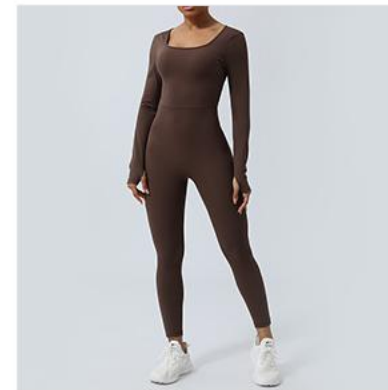

MODEL NO : 2407# Jumpsuit

SIZE : S、M、L、XL

FABRIC/WEIGHT : 75%Nylon25%Spandex/230g

Tea brown

Flat size	S	M	L	XL
Length(cm)	123	126	129	132
Waist(cm)	38	40	42	44
Hip(cm)	70	74	78	82
Foot mouth(cm)	19	20	21	22