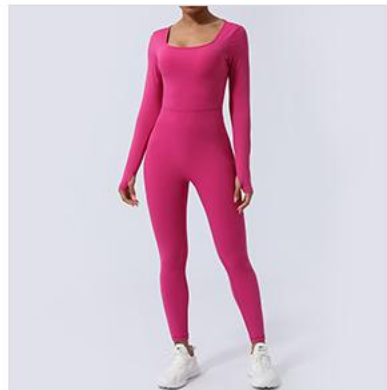

MODEL NO : 2407# Jumpsuit

SIZE : S、M、L、XL

FABRIC/WEIGHT : 75%Nylon25%Spandex/230g

Rose red