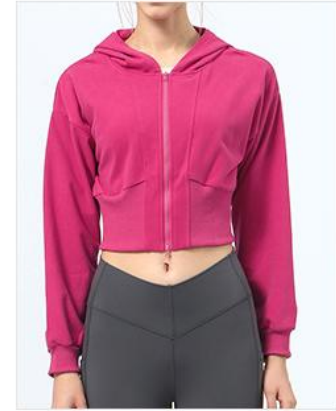

Raspberry Red