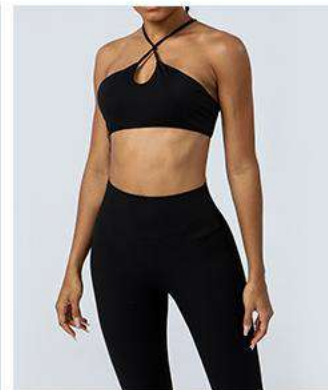

Moram

Rose red

Black

MODEL NO : sm2304+2305# Set
SIZE : S、M、L、XL、2XL
FABRIC/WEIGHT : 75% Nylon 25% Spandex/230g

Lake blue

Rose red

Gray

Brown