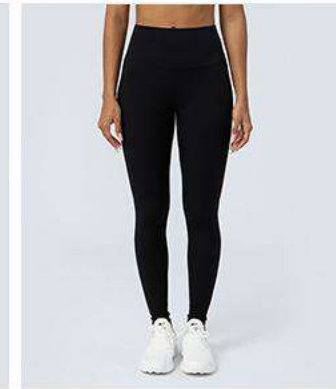

MODEL NO : **sm2305# Legging**

SIZE : S、 M、 L、 XL、 2XL

FABRIC/WEIGHT : 75% Nylon 25% Spandex/230g

Black

Flat size	S	M	L	XL	2XL
Length(cm)	91	93	95	97	99
Waist(cm)	54	58	62	66	70
Hip(cm)	72	76	80	84	88
Lep opening(cm)	43	45	47	49	51
Foot mouth(cm)	19	20	21	22	23