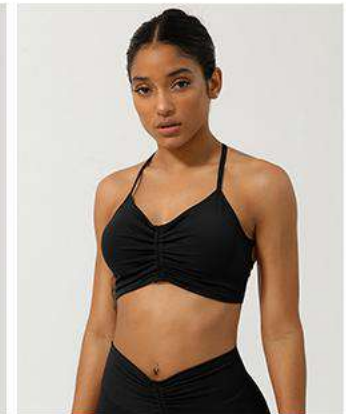

MODEL NO : 2416# Bra

SIZE : S、 M、 L、 XL、 2XL

FABRIC/WEIGHT : 75% Nylon 25% Spandex/230g

Flat size	S	M	L	XL
Length(cm)	23.5	24.3	25.1	25.9
Bust(cm)	68	72	76	80
Hem(cm)	57	61	65	69

Black