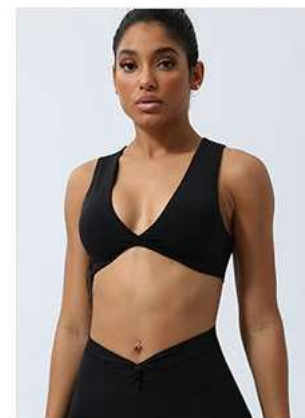

FABRIC/WEIGHT : 75% Nylon 25% Spandex/230g

Peacock blue

Brown orange

Black

Army green

Flat size	S	M	L	XL
Length(cm)	20.5	21.3	22.1	22.9
Bust(cm)	68	72	76	80
Hem(cm)	54	58	62	66

MODEL NO : 2401# Bra

SIZE : S、M、L、XL

FABRIC/WEIGHT : 75%Nylon25%Spandex/230g

Lychee powder

Coffee

Electric blue

Light orange brown

Cloud white

Black

Flat size	S	M	L	XL
Length(cm)	28	29	30	31
Bust(cm)	68	72	76	80
Hem(cm)	58	62	66	70