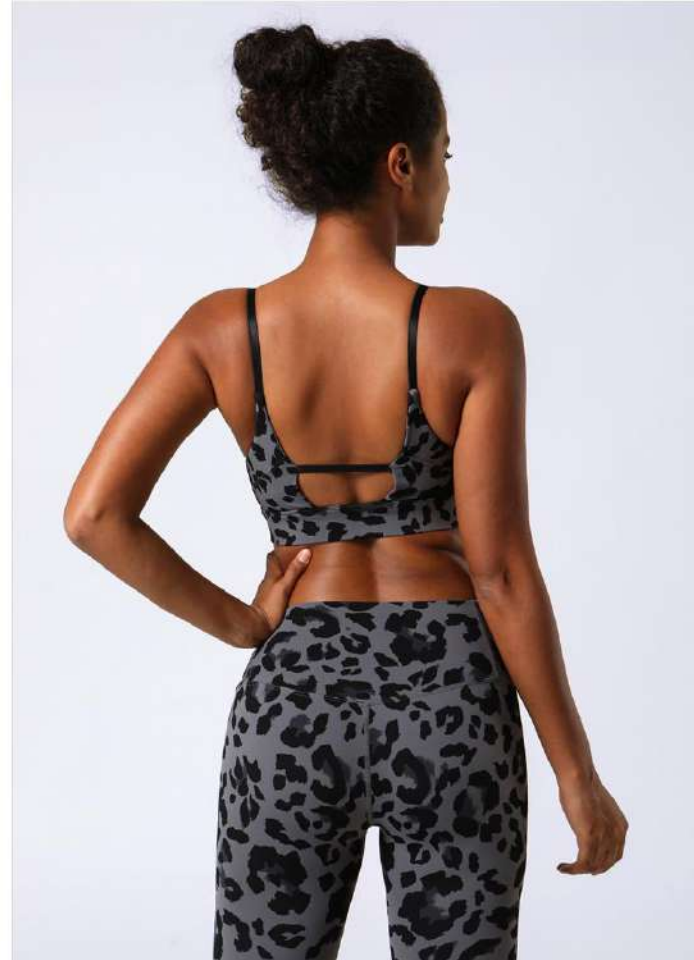

MODEL NO : #2134(Leopard)

SIZE : 6/S、 8/M、 10/L、 12/XL

COLORS : Five circular color swatches showing different leopard print patterns: black and grey, black and teal, black and pink, black and white, and black and green.

FABRIC/WEIGHT : 75%Nylon+25%Spandex/220g