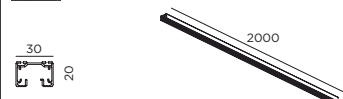

TRACK PROFILE 3m | 1-phase

white
black

90014003
90014009