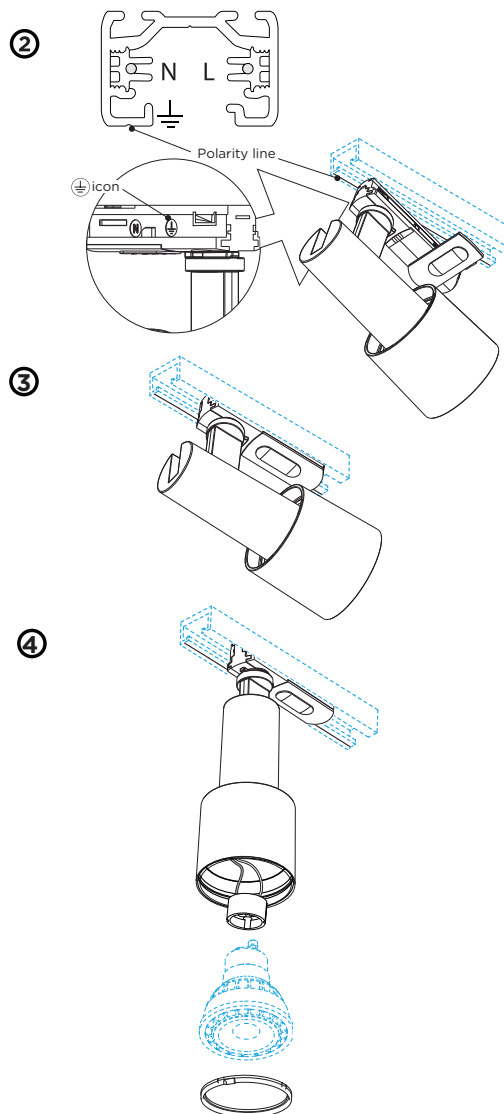

### OPTIONAL

for PAR16 lamps see our catalogue  
more 1-phase track accessories on second page

## DIMENSIONS

## MOUNTING INSTRUCTION

- 1 Turn the handle, which is mounted on the fixture, 90°.
- 2 Push the fixture into the track. Make sure the ± icon on the inside of the adaptor is faced towards the track side with the **Polarity line** carved in it.
- 3 Turn the handle back into the original position.
- 4 For PAR16: mount the lamp into the fixture