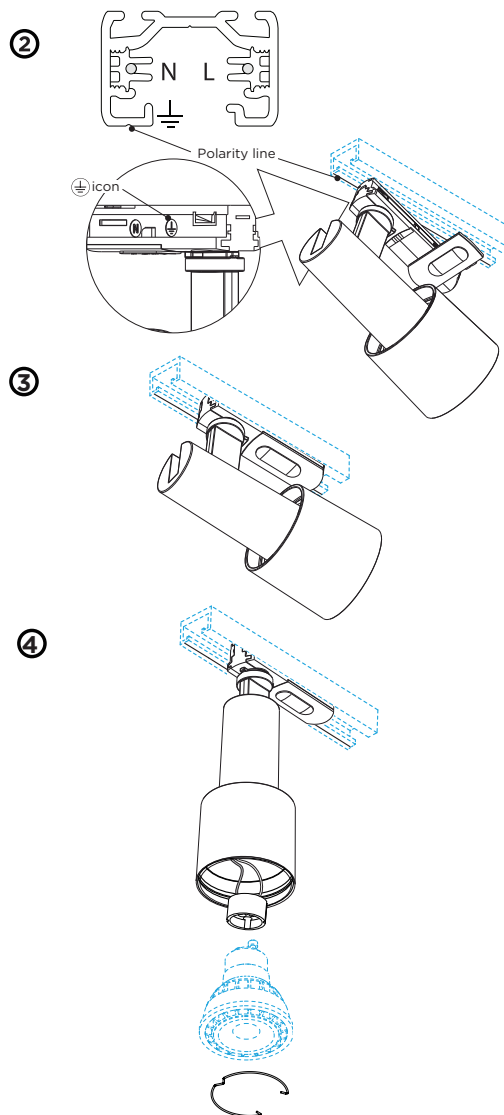

OPTIONAL

dimmer see our catalogue
more 1-phase track accessories on second page

1.0 PAR16

PAR16 max. 35W | GU10 | 100-240VAC | 50-60Hz

CE IP20 0.9m 36° 90° 355°

white texture	157120W0
black texture	157120B0
gold	157120G0

OPTIONAL

for PAR16 lamps see our catalogue
more 1-phase track accessories on second page

DIMENSIONS

MOUNTING INSTRUCTION

- 1 Turn the handle, which is mounted on the fixture, 90°.
- 2 Push the fixture into the track. Make sure the ± icon on the inside of the adaptor is faced towards the track side with the **Polarity line** carved in it.
- 3 Turn the handle back into the original position.
- 4 For PAR16: mount the lamp into the fixture

The light source of the integrated LED is not replaceable;
When the light source reaches its end of life the whole
luminaire shall be replaced.

Caution, risk of electric shock

SARA ON TRACK

ACCESSORIES

TRACK PROFILE 1m | 1-phase

white
black

90014001
90014007

TRACK PROFILE 2m | 1-phase

white
black

90014002
90014008

TRACK PROFILE 3m | 1-phase

white
black

90014003
90014009