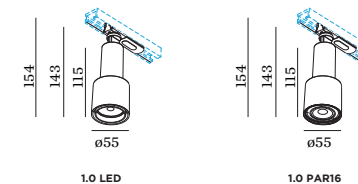

OPTIONAL

for PAR16 lamps see our catalogue
more 1-phase track accessories on second page

DIMENSIONS

MOUNTING INSTRUCTION

- 1 Turn the handle, which is mounted on the fixture, 90°.
- 2 Push the fixture into the track. Make sure the ± icon on the inside of the adaptor is faced towards the track side with the **Polarity line** carved in it.
- 3 Turn the handle back into the original position.
- 4 For PAR16: mount the lamp into the fixture