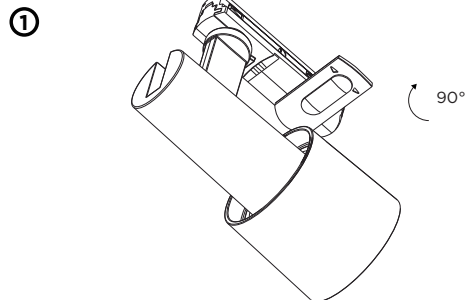

OPTIONAL

for PAR16 lamps see our catalogue
more 1-phase track accessories on second page

DIMENSIONS

MOUNTING INSTRUCTION

- 1 Turn the handle, which is mounted on the fixture, 90°.
- 2 Push the fixture into the track. Make sure the ± icon on the inside of the adaptor is faced towards the track side with the **Polarity line** carved in it.
- 3 Turn the handle back into the original position.
- 4 For PAR16: mount the lamp into the fixture