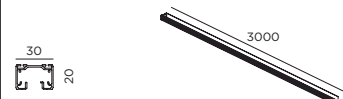

white
black

90014001
90014007

TRACK PROFILE 2m | 1-phase

white
black

90014002
90014008

TRACK PROFILE 3m | 1-phase

white
black

90014003
90014009