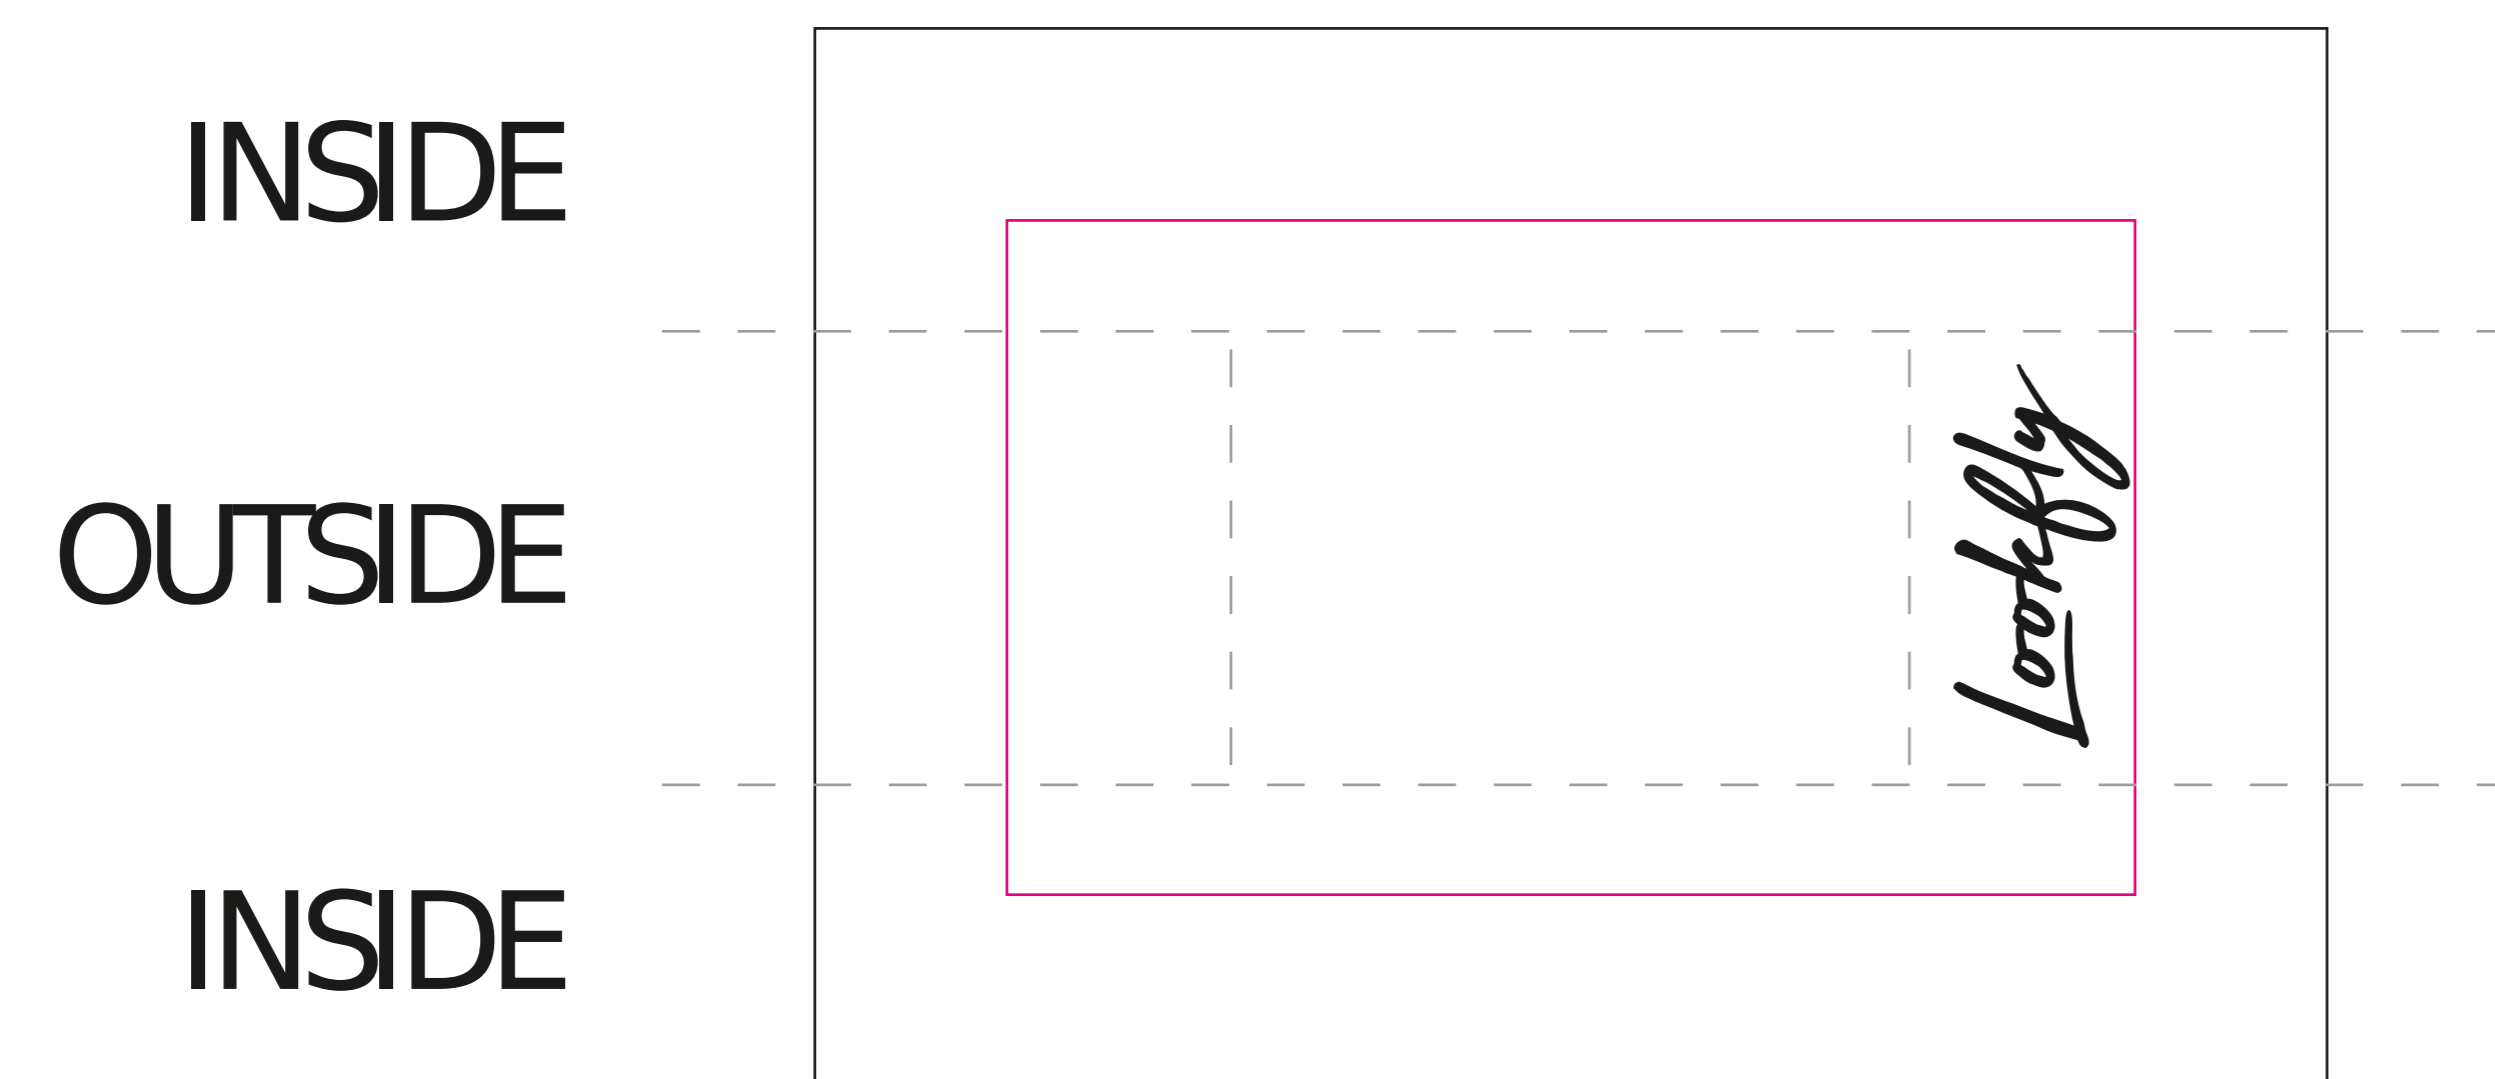

- TEMPLATE
- 'SAFE' AREA – ALL IMPORTANT ELEMENTS MUST BE WITHIN
PLEASE MAKE SURE YOUR DESIGN IS IN CMYK COLOR MODE

Lookfly

DESIGN DETAILS

FONTS USED:

DESIGN NOTES:

OTHER:

GUIDELINES

- *Please make sure your design is in CMYK color mode
 - *Use Pantone colors only
 - *Effects and Transparencies may not appear as intended
 - *Artwork should bleed 2-3" beyond the template lines
- Contact your sales rep if you have any questions!**