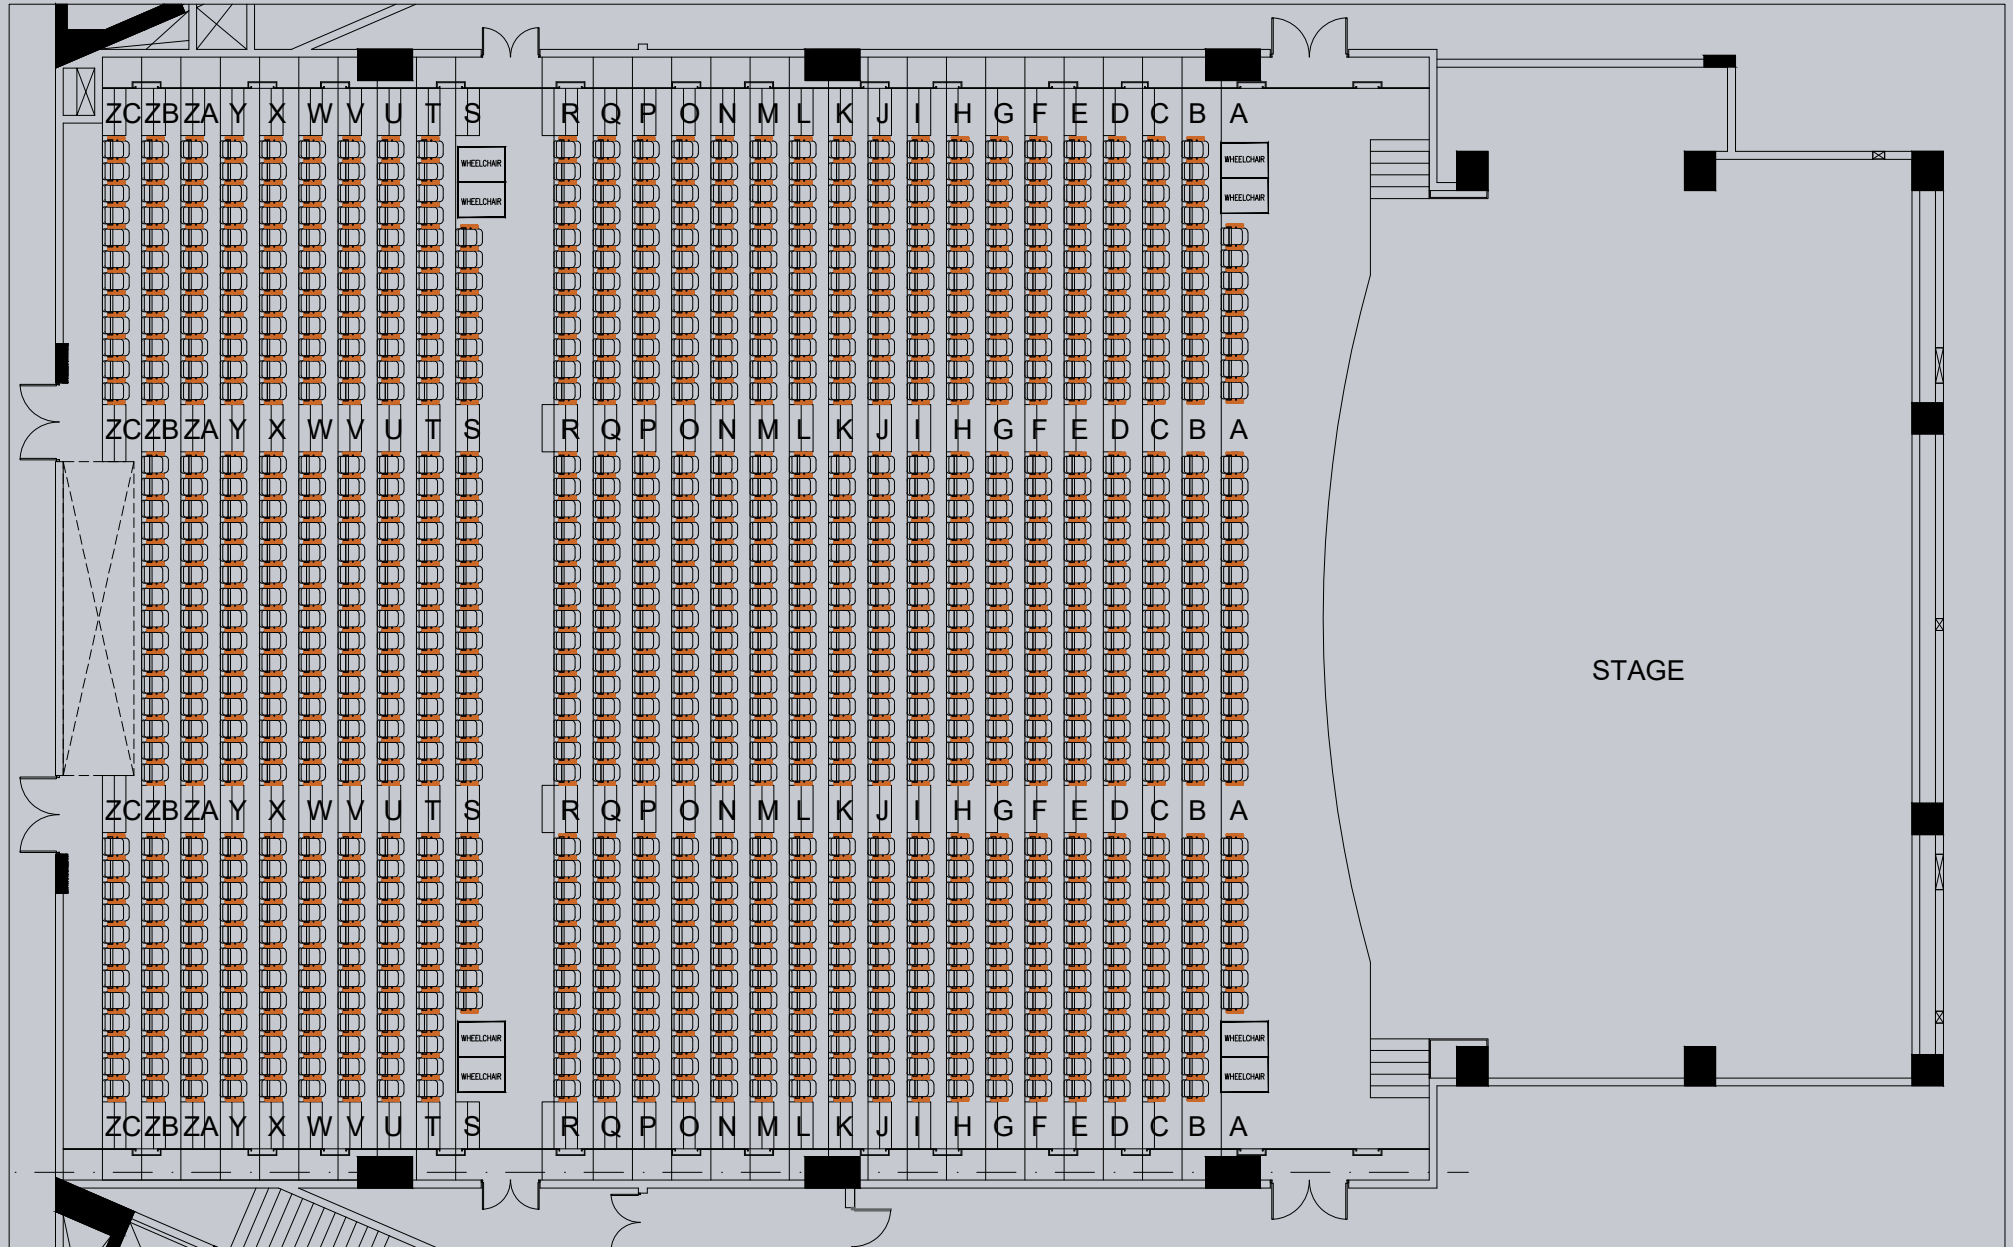

Auditorium Seating Plan

Model: PW008 (Customized) | c/c of Chair: 560 mm / 22" | B/B Spacing: 1000mm / 39.3 | Middle Aisle: 1200mm / 47.2" | Side Aisle: 1200mm / 47.2" | Chair Qty: 1061 Nos