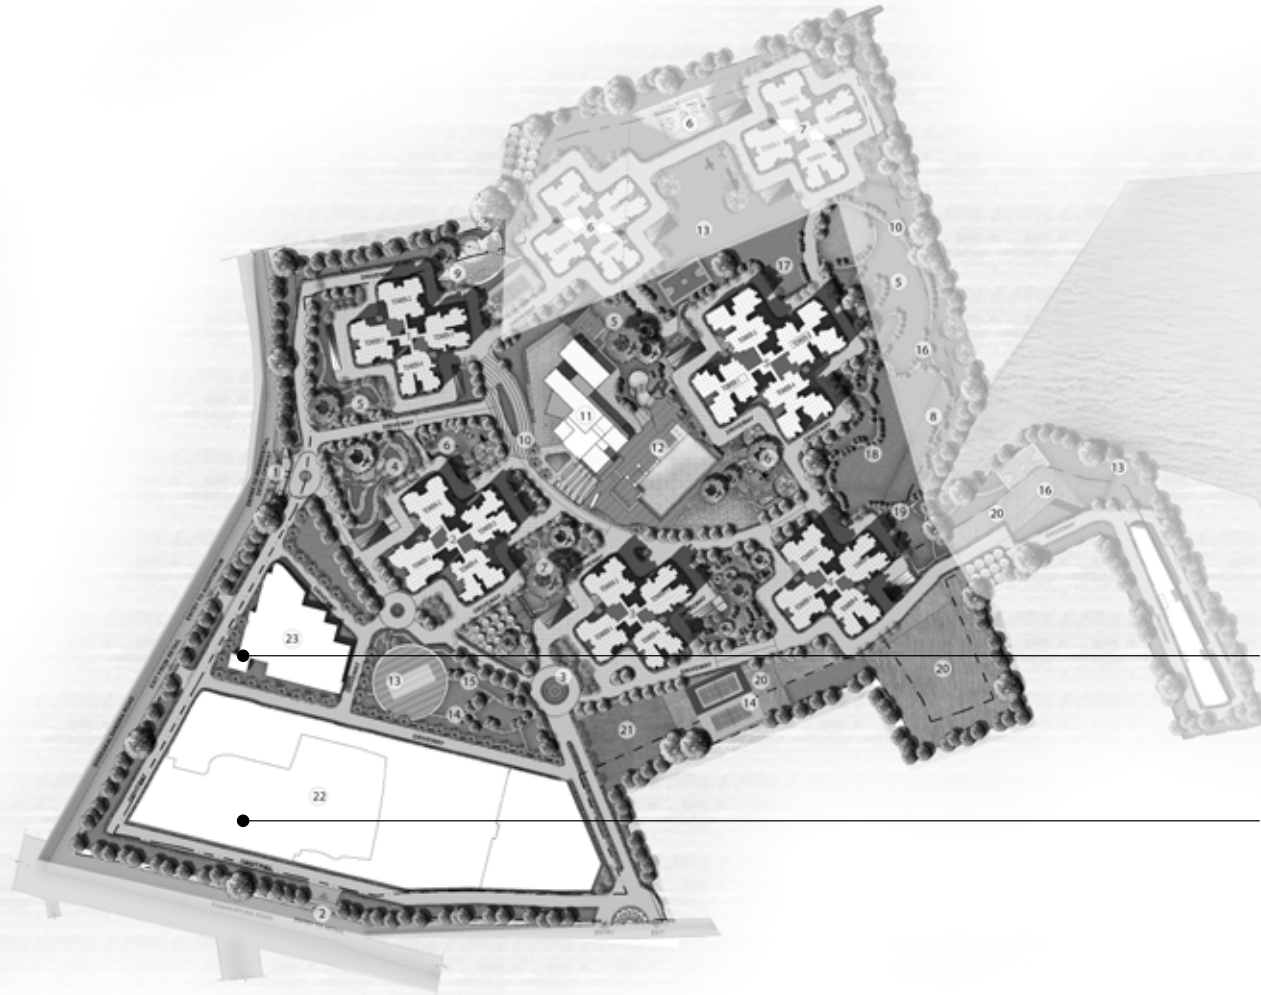

Prestige Falcon City

Location:

Kanakapura Road
South Bangalore

Development Type:

Mixed-Use Development

Development Size:

48.60 Acres

Connectivity:

Kanakapura Road
Nice Road
Metro Green Line

PRESTIGE
SRIHARI KHODAY
CENTRE FOR PERFORMING ARTS
KANAKAPURA ROAD

forum
FALCON CITY

Konanakunte Cross
Metro Station