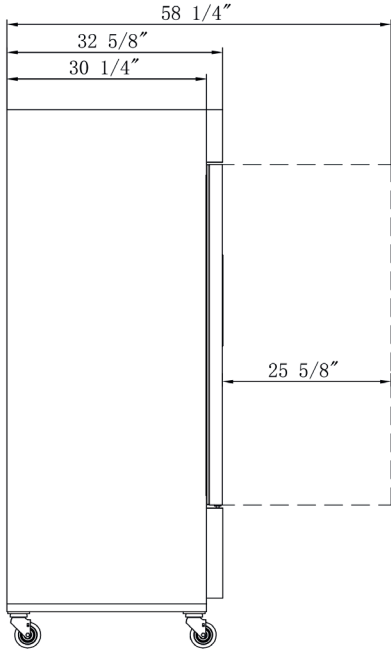

D83F

Front View

Side View

MODEL D83F	
Rated Voltage	115V
Rated Frequency	60Hz
Total Input Power	1300W
Total Current	16A
Total Capacity	64.80 cu ft
Climatic Category	4-5
Protection Type	I
Design Pressure High Side	300 PSIG
Design Pressure Low Side	150 PSIG
Insulation Blowing Gas	C-Pentane
Refrigerant	R290/4.2+4.2 oz

MODEL	EXTERNAL DIMENSION WXDXH (INCHES)	PACKAGING DIMENSION WXDXH (INCHES)	PRODUCT NET WEIGHT	# OF SHELVES	40HQ CONTAINER CERT.
D83F	82 5/8 x 32 5/8 x 81 5/8	84 1/4 x 34 1/4 x 84 3/8	595 lbs	12	13

Los Angeles | San Francisco | Dallas
Houston | Florida | Chicago | New Jersey