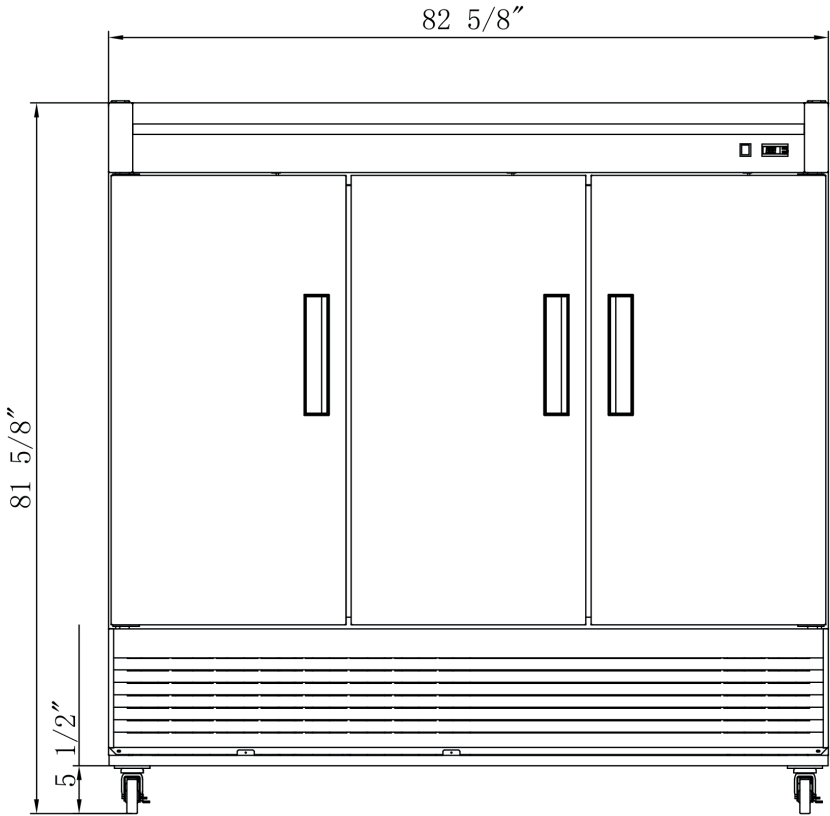

DUKERS

Quality Commercial Refrigeration

REACH IN FREEZER

D83F

Bottom Mounted / 3-Solid Door

i TECHNICAL SPECIFICATIONS

Voltage/Frequency	115V/60Hz
Refrigerant	R290
Type of Defrost	Automatic
Interior Material	Stainless Steel
Exterior Material	Stainless Steel
Temperature Range °F	0 ~ -8°F
Compressor Power (HP)	1/2 + 1/2
Nema Config.	NEMA5-20P

PRODUCT FEATURES

-  The compressor is mounted in the bottom for better heat evaporation.
-  Digital temperature controls with LED display for precise adjustment and automatic defrosting system.
-  Temperatures in the cabinet range from 0 to -8 degrees Fahrenheit
-  Self closing doors with stay open feature.
-  R290 Natural Refrigerant promotes faster cool down and efficient energy consumption.
-  Epoxy coated wire shelves.
-  Stainless steel interior & exterior, sealed interior floors, and rounded cabinet corners for easy cleaning.
-  High quality coated stainless adjustable shelves prevent peel and rust.
-  Lifetime warranty on hinges.
-  Adjustable front locking casters.

D83F

Front View

Side View

MODEL D83F	
Rated Voltage	115V
Rated Frequency	60Hz
Total Input Power	1300W
Total Current	16A
Total Capacity	64.80 cu ft
Climatic Category	4-5
Protection Type	I
Design Pressure High Side	300 PSIG
Design Pressure Low Side	150 PSIG
Insulation Blowing Gas	C-Pentane
Refrigerant	R290/4.2+4.2 oz

MODEL	EXTERNAL DIMENSION WXDXH (INCHES)	PACKAGING DIMENSION WXDXH (INCHES)	PRODUCT NET WEIGHT	# OF SHELVES	40HQ CONTAINER CERT.
D83F	82 5/8 x 32 5/8 x 81 5/8	84 1/4 x 34 1/4 x 84 3/8	595 lbs	12	13

Los Angeles | San Francisco | Dallas
Houston | Florida | Chicago | New Jersey